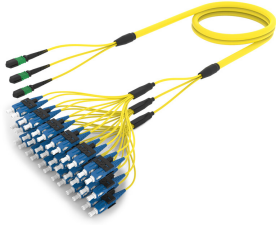

## Base Product

Ultra Low Loss ULL TeraSPEED® MPO(Unpinned) to SC/UPC Ruggedized fanout Cable, 36-Fiber, Plenum, 12 fiber PmP 2.0 mm Dca

### Cable Assembly Length Range (ft)

10 – 999