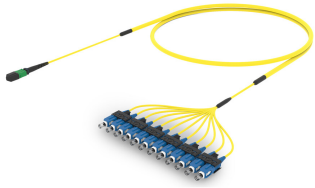

ULGMPSCCD

Base Product

Ultra Low Loss ULL TeraSPEED® MPO(Unpinned) to SC/UPC Ruggedized fanout Cable, 12-Fiber, Plenum, 12 fiber PmP 2.0 mm Dca

Product Classification

Regional Availability	Asia Australia/New Zealand Europe Latin America Middle East/Africa North America
Portfolio	CommScope®
Product Type	Ruggedized fanout
Product Brand	SYSTIMAX ULL
Ordering Note	For additional jacket colors, please contact a CommScope Sales Representative For lengths greater than 999 ft (304 m), orders must be in meters Minimum length may vary based on cable configuration

General Specifications

Color, boot A	Black
Color, connector A	Green
Color, boot B	Blue
Color, connector B	Blue
Construction Type	Stranded
Furcation Color	Yellow
Interface, Connector A	MPO-12/APC Female
Interface, Connector B	SC/UPC
Interface Feature, connector B	ULL
Jacket Color	Yellow
Polarity	Method B Enhanced (ULL)
Fibers per Subunit, quantity	12
Total Fibers, quantity	12

Dimensions

Cable Assembly Length Range (m)	3 – 999
Cable Assembly Length Range (ft)	10 – 999

ULGMPSCCD

Ordering Tree

Optical Specifications

Fiber Mode	Singlemode
Fiber Type	G.657.A2, TeraSPEED®

Environmental Specifications