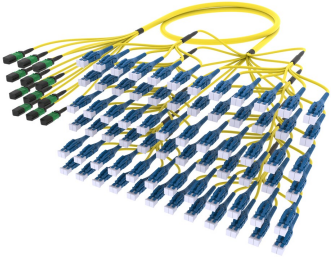

## Base Product

Ultra Low Loss ULL TeraSPEED® MPO(Unpinned) to LC/UPC Uniboot Ruggedized fanout Cable, 144-Fiber, Plenum, 12 fiber PmP 2.0 mm Dca

## Product Classification

<b>Regional Availability</b>	Asia   Australia/New Zealand   Europe   Latin America   Middle East/Africa   North America
<b>Portfolio</b>	CommScope®
<b>Product Type</b>	Ruggedized fanout
<b>Product Brand</b>	SYSTIMAX ULL
<b>Ordering Note</b>	For additional jacket colors, please contact a CommScope Sales Representative   For lengths greater than 999 ft (304 m), orders must be in meters   Minimum length may vary based on cable configuration

## General Specifications

<b>Color, boot A</b>	Black
<b>Color, connector A</b>	Green
<b>Color, boot B</b>	Blue
<b>Color, connector B</b>	Blue
<b>Construction Type</b>	Stranded
<b>Furcation Color</b>	Yellow
<b>Interface, Connector A</b>	MPO-12/APC Female
<b>Interface, Connector B</b>	LC/UPC
<b>Interface Feature, connector B</b>	Uniboot
<b>Jacket Color</b>	Yellow
<b>Polarity</b>	Method B Enhanced (ULL)
<b>Fibers per Subunit, quantity</b>	12
<b>Total Fibers, quantity</b>	144