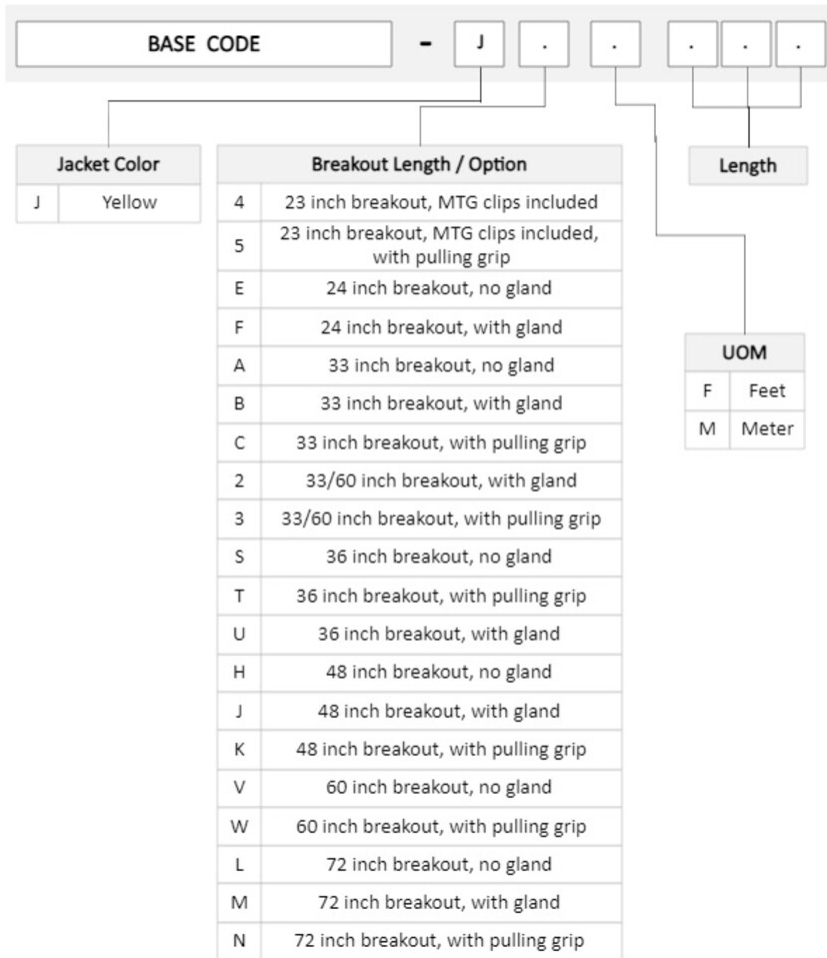

## General Specifications

<b>Color, boot A</b>	Black
<b>Color, connector A</b>	Green
<b>Color, boot B</b>	Blue
<b>Color, connector B</b>	Blue
<b>Construction Type</b>	Stranded
<b>Furcation Color</b>	Yellow
<b>Interface, Connector A</b>	MPO-12/APC Female
<b>Interface, Connector B</b>	LC/UPC
<b>Interface Feature, connector B</b>	Uniboot
<b>Jacket Color</b>	Yellow
<b>Polarity</b>	Method B Enhanced (ULL)
<b>Fibers per Subunit, quantity</b>	12
<b>Total Fibers, quantity</b>	144

## Ordering Tree