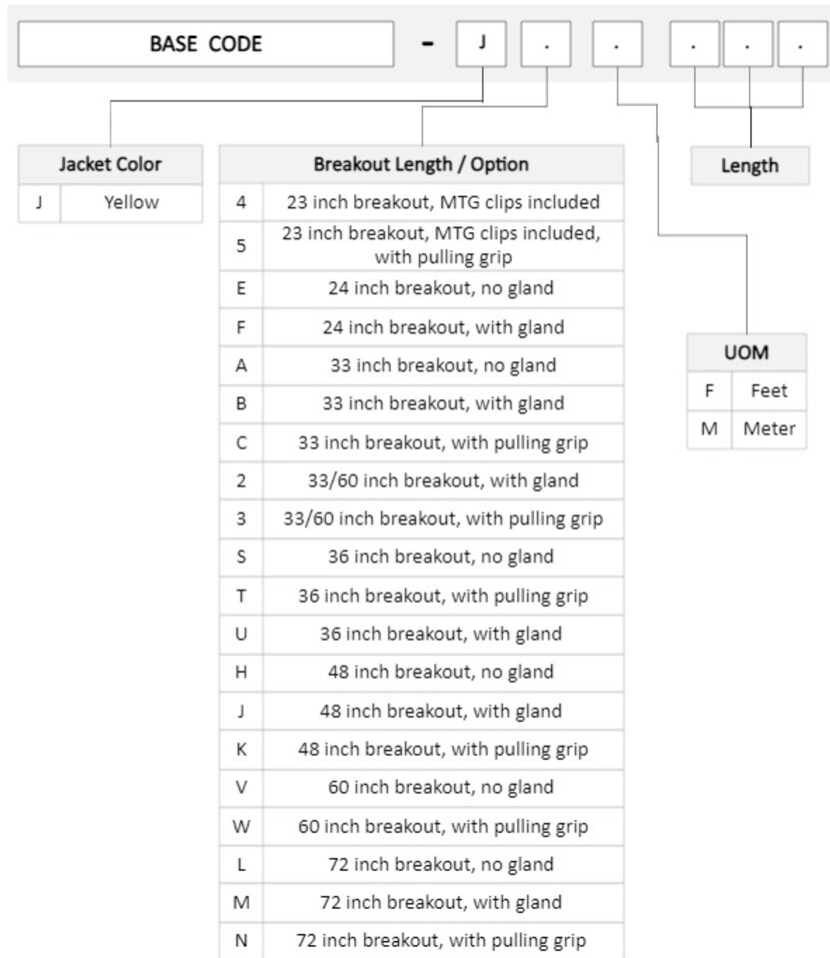

ULGMPLUCH

Cable Assembly Length Range (ft)

7 – 999

Ordering Tree

Optical Specifications

Fiber Mode

Singlemode

Fiber Type

G.657.A2, TeraSPEED®

Environmental Specifications

Operating Temperature

-10 °C to +60 °C (+14 °F to +140 °F)

EN50575 CPR Cable EuroClass Fire Performance

Dca

Environmental Space

Indoor | Plenum