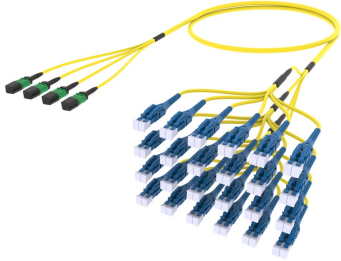

ULGMPLUCH

Base Product

Ultra Low Loss ULL TeraSPEED® MPO(Unpinned) to LC/UPC Uniboot Ruggedized fanout Cable, 48-Fiber, Plenum, 12 fiber PmP 2.0 mm Dca

Product Classification

Regional Availability

Asia | Australia/New Zealand | Europe | Latin America | Middle East/Africa | North America

Portfolio

CommScope®

Product Type

Ruggedized fanout

Product Brand

SYSTIMAX ULL

Ordering Note

For additional jacket colors, please contact a CommScope Sales Representative | For lengths greater than 999 ft (304 m), orders must be in meters | Minimum length may vary based on cable configuration

General Specifications

Color, boot A

Black

Color, connector A

Green

Color, boot B

Blue

Color, connector B

Blue

Construction Type

Stranded

Furcation Color

Yellow

Interface, Connector A

MPO-12/APC Female

Interface, Connector B