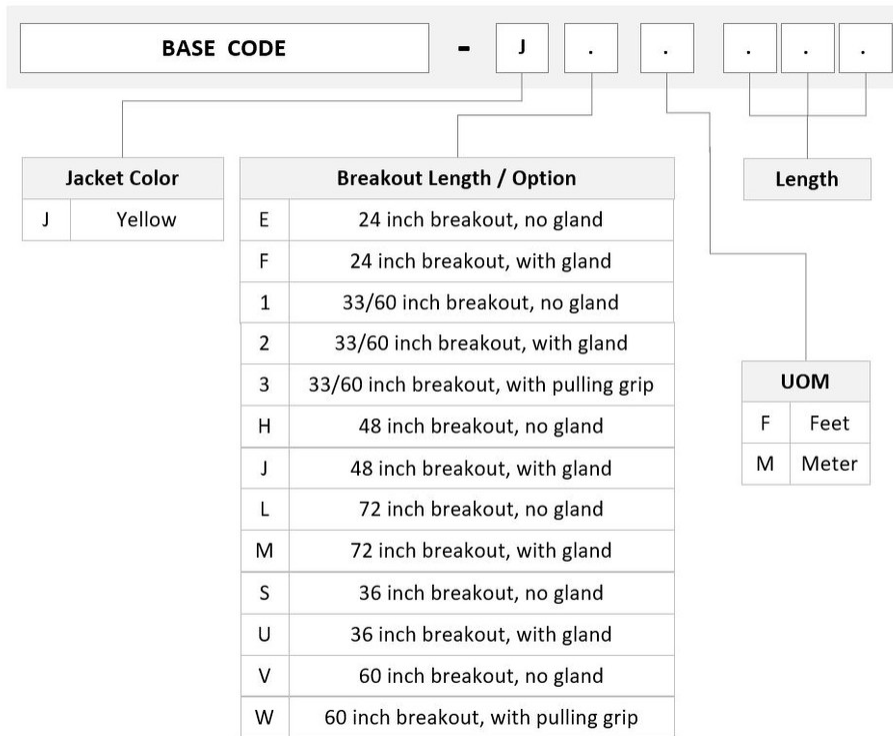

ULGMPLGCK

Cable Assembly Length Range (ft)

10 – 999

Ordering Tree

Optical Specifications

Fiber Mode

Singlemode

Fiber Type

G.657.A2, TeraSPEED®

Environmental Specifications

Operating Temperature

-10 °C to +60 °C (+14 °F to +140 °F)

EN50575 CPR Cable EuroClass Fire Performance

Dca

Environmental Space

Indoor | Plenum

Regulatory Compliance/Certifications

Agency

Classification

ANATEL

Compliant

CHINA-ROHS

Below maximum concentration value