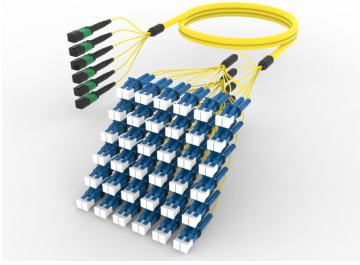

ULGMPLGCK

Base Product

Ultra Low Loss ULL TeraSPEED® MPO(Unpinned) to LC/APC G B Ruggedized fanout Cable, 72-Fiber, Plenum, 12 fiber PmP 2.0 mm Dca

Product Classification

Regional Availability

Asia | Australia/New Zealand | Europe | Latin America | Middle East/Africa | North America

Portfolio

CommScope®

Product Type

Ruggedized fanout

Product Brand

SYSTIMAX ULL

Ordering Note

For additional jacket colors, please contact a CommScope Sales Representative | For lengths greater than 999 ft (304 m), orders must be in meters | Minimum length may vary based on cable configuration

Green

Construction Type

Stranded

Furcation Color

Yellow

Interface, Connector A

MPO-12/APC Female

Interface, Connector B

LC/APC

Interface Feature, connector B

Grade B performance

Jacket Color

Yellow

Polarity

Method B Enhanced (ULL)

Fibers per Subunit, quantity