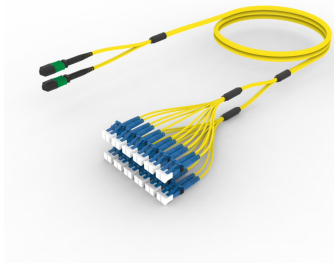

## Base Product

Ultra Low Loss ULL TeraSPEED® MPO(Unpinned) to LC/APC G B Ruggedized fanout Cable, 24-Fiber, Plenum, 12 fiber PmP 2.0 mm Dca

## Product Classification

<b>Regional Availability</b>	Asia   Australia/New Zealand   Europe   Latin America   Middle East/Africa   North America
<b>Portfolio</b>	CommScope®
<b>Product Type</b>	Ruggedized fanout
<b>Product Brand</b>	SYSTIMAX ULL
<b>Ordering Note</b>	For additional jacket colors, please contact a CommScope Sales Representative   For lengths greater than 999 ft (304 m), orders must be in meters   Minimum length may vary based on cable configuration

## General Specifications

<b>Color, boot A</b>	Black
<b>Color, connector A</b>	Green
<b>Color, boot B</b>	Green
<b>Color, connector B</b>	Green
<b>Construction Type</b>	Stranded
<b>Furcation Color</b>	Yellow
<b>Interface, Connector A</b>	MPO-12/APC Female
<b>Interface, Connector B</b>	LC/APC
<b>Interface Feature, connector B</b>	Grade B performance
<b>Jacket Color</b>	Yellow
<b>Polarity</b>	Method B Enhanced (ULL)
<b>Fibers per Subunit, quantity</b>	12
<b>Total Fibers, quantity</b>	24