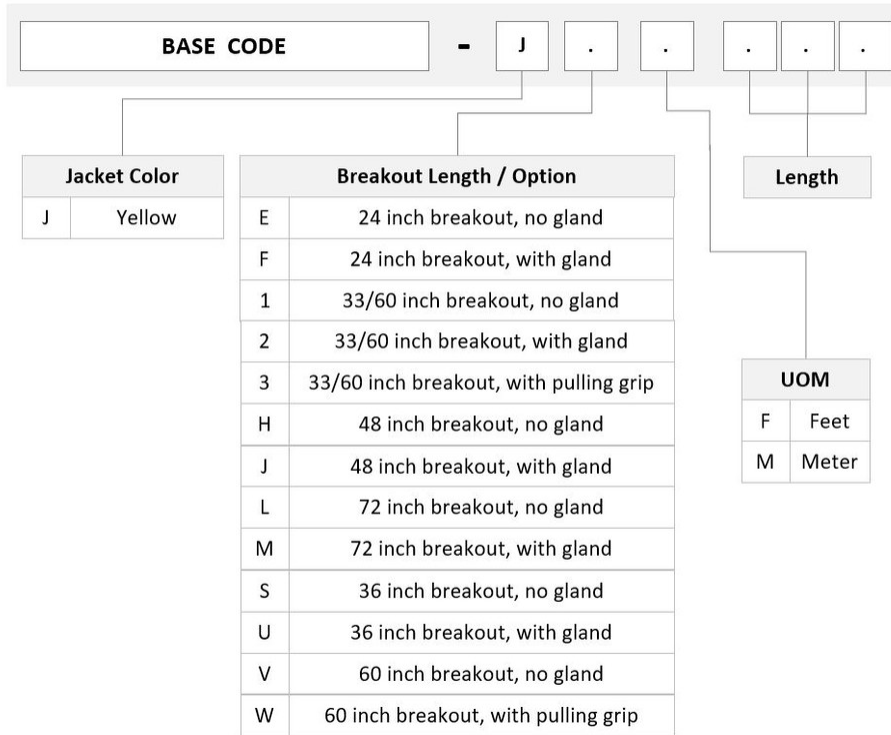

ULGMPLGCF

Cable Assembly Length Range (m) 3 – 999

Cable Assembly Length Range (ft) 10 – 999

Ordering Tree

Optical Specifications

Fiber Mode Singlemode

Fiber Type G.657.A2, TeraSPEED®

Environmental Specifications

Operating Temperature -10 °C to +60 °C (+14 °F to +140 °F)

EN50575 CPR Cable EuroClass Fire Performance Dca

Environmental Space Indoor | Plenum

Regulatory Compliance/Certifications

Agency	Classification
ANATEL	Compliant