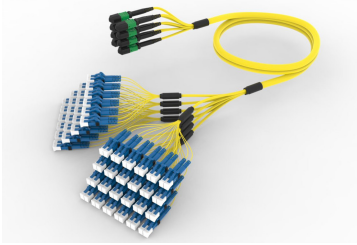

ULGMPLFCL

Base Product

Ultra Low Loss ULL TeraSPEED® MPO(Unpinned) to LC/UPC G B Ruggedized fanout Cable, 96-Fiber, Plenum, 12 fiber PmP 2.0 mm Dca

Product Classification

Regional Availability

Asia | Australia/New Zealand | Europe | Latin America | Middle East/Africa | North America

Portfolio

CommScope®

Product Type

Ruggedized fanout

Product Brand

SYSTIMAX ULL

Ordering Note

For additional jacket colors, please contact a CommScope Sales Representative | For lengths greater than 999 ft (304 m), orders must be in meters | Minimum length may vary based on cable configuration

Blue

Construction Type

Stranded

Furcation Color

Yellow

Interface, Connector A

MPO-12/APC Female

Interface, Connector B

LC/UPC

Interface Feature, connector B

Grade B performance

Jacket Color

Yellow

Polarity

Method B Enhanced (ULL)

Fibers per Subunit, quantity