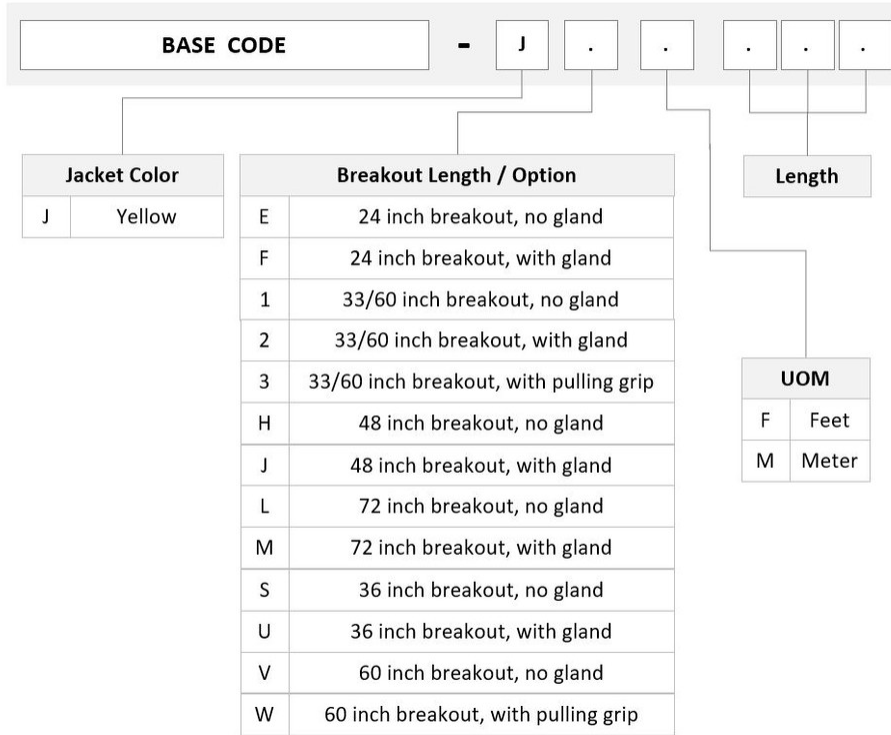

ULGLGLGCH

Base Product

Ultra Low Loss ULL TeraSPEED® LC/APC G B to LC/APC G B
Ruggedized fanout Cable, 48-Fiber, Plenum, 12 fiber PmP 2.0 mm Dca

Product Classification

Regional Availability	Asia Australia/New Zealand Europe Latin America Middle East/Africa North America
Portfolio	CommScope®
Product Type	Ruggedized fanout
Product Brand	SYSTIMAX ULL
Ordering Note	For additional jacket colors, please contact a CommScope Sales Representative For lengths greater than 999 ft (304 m), orders must be in meters Minimum length may vary based on cable configuration

General Specifications

Color, boot A	Green
Color, connector A	Green
Color, boot B	Green
Color, connector B	Green
Construction Type	Stranded
Furcation Color	Yellow
Interface, Connector A	LC/APC
Interface Feature, connector A	Grade B performance
Interface, Connector B	LC/APC
Interface Feature, connector B	Grade B performance
Jacket Color	Yellow
Fibers per Subunit, quantity	12
Total Fibers, quantity	48

Dimensions

Cable Assembly Length Range (m)	3 – 305
Cable Assembly Length Range (ft)	10 – 999

Ordering Tree

Optical Specifications

Fiber Mode	Singlemode
Fiber Type	G.657.A2, TeraSPEED®

Environmental Specifications