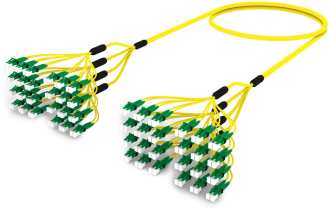

ULGLGLGCH

Base Product

Ultra Low Loss ULL TeraSPEED® LC/APC G B to LC/APC G B
Ruggedized fanout Cable, 48-Fiber, Plenum, 12 fiber PmP 2.0 mm Dca

Product Classification

Regional Availability	Asia Australia/New Zealand Europe Latin America Middle East/Africa North America
Portfolio	CommScope®
Product Type	Ruggedized fanout
Product Brand	SYSTIMAX ULL
Ordering Note	For additional jacket colors, please contact a CommScope Sales Representative For lengths greater than 999 ft (304 m), orders must be in meters Minimum length may vary based on cable configuration

General Specifications

Color, boot A	Green
Color, connector A	Green
Color, boot B	Green
Color, connector B	Green
Construction Type	Stranded
Furcation Color	Yellow
Interface, Connector A	LC/APC
Interface Feature, connector A	Grade B performance
Interface, Connector B	LC/APC
Interface Feature, connector B	Grade B performance
Jacket Color	Yellow
Fibers per Subunit, quantity	12
Total Fibers, quantity	48

Dimensions

Cable Assembly Length Range (m)	3 – 305
Cable Assembly Length Range (ft)	10 – 999

Ordering Tree

Optical Specifications

Fiber Mode	Singlemode
Fiber Type	G.657.A2, TeraSPEED®

Environmental Specifications