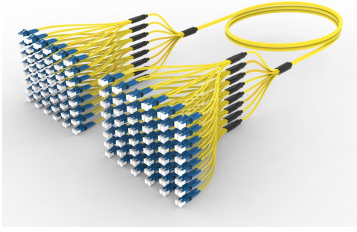

Base Product

Ultra Low Loss ULL TeraSPEED® LC/UPC to LC/UPC Ruggedized fanout Cable, 96-Fiber, Plenum, 12 fiber PmP 2.0 mm Dca

Product Classification

Regional Availability	Asia Australia/New Zealand Europe Latin America Middle East/Africa North America
Portfolio	CommScope®
Product Type	Ruggedized fanout
Product Brand	SYSTIMAX ULL
Ordering Note	For additional jacket colors, please contact a CommScope Sales Representative For lengths greater than 999 ft (304 m), orders must be in meters Minimum length may vary based on cable configuration

General Specifications

Color, boot A	Blue
Color, connector A	Green
Color, boot B	Blue
Color, connector B	Blue
Construction Type	Stranded
Furcation Color	Yellow
Interface, Connector A	LC/UPC
Interface Feature, connector A	ULL
Interface, Connector B	LC/UPC
Interface Feature, connector B	ULL
Jacket Color	Yellow
Fibers per Subunit, quantity	12
Total Fibers, quantity	96

Dimensions

Cable Assembly Length Range (m)	3 – 305
--	---------

Ordering Tree

Optical Specifications

Fiber Mode	Singlemode
Fiber Type	G.657.A2, TeraSPEED®

Environmental Specifications

Operating Temperature	-10 °C to +60 °C (+14 °F to +140 °F)
EN50575 CPR Cable EuroClass Fire Performance	Dca
Environmental Space	Indoor Plenum