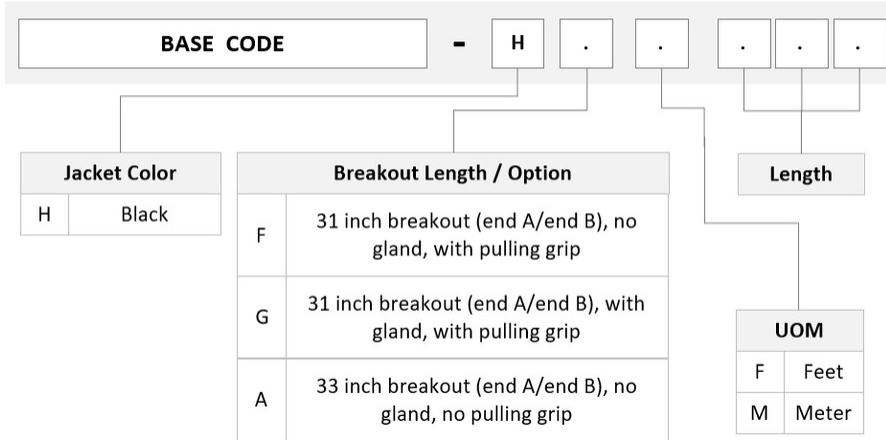

Regional Availability	Asia Australia/New Zealand Europe Latin America Middle East /Africa North America
Portfolio	CommScope®
Product Type	Fiber trunk cable assembly
Product Brand	SYSTIMAX ULL
Ordering Note	For additional jacket colors, please contact a CommScope Sales Representative For lengths greater than 999 ft (304 m), orders must be in meters Minimum length may vary based on cable configuration

General Specifications

Color, boot A	Black
Color, connector A	Green
Construction Type	Rollable ribbon
Furcation Color	Yellow
Interface, Connector A	MPO-12/APC Male
Interface, Connector B	Unterminated
Jacket Color	Black
Polarity	Method B Enhanced (ULL)
Fibers per Subunit, quantity	12
Total Fibers, quantity	288

Dimensions

Breakout Length	33 in
Cable Assembly Length Range (m)	3 – 999
Cable Assembly Length Range (ft)	10 – 999

Ordering Tree

UJGMXUCSP

Mechanical Specifications

Cable Retention Strength, maximum 11.24 lb @ 0 ° | 4.40 lb @ 90 °