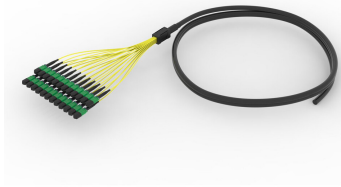

UJGMXUCSP

Base Product

Ultra Low Loss Singlemode MPO12 Pinned to Unconnectorized 288-Fiber Pre-terminated Trunk Cable, Rollable Ribbon Indoor/Outdoor Central Tube, Low Smoke Zero Halogen/Riser

Product Classification

Regional Availability	Asia Australia/New Zealand Europe Latin America Middle East /Africa North America
Portfolio	CommScope®
Product Type	Fiber trunk cable assembly
Product Brand	SYSTIMAX ULL
Ordering Note	For additional jacket colors, please contact a CommScope Sales Representative For lengths greater than 999 ft (304 m), orders must be in meters Minimum length may vary based on cable configuration

General Specifications

Color, boot A	Black
Color, connector A	Green
Construction Type	Rollable ribbon
Furcation Color	Yellow
Interface, Connector A	MPO-12/APC Male
Interface, Connector B	Unterminated
Jacket Color	Black
Polarity	Method B Enhanced (ULL)
Fibers per Subunit, quantity	12
Total Fibers, quantity	288

Dimensions

Breakout Length	33 in
Cable Assembly Length Range (m)	3 – 999
Cable Assembly Length Range (ft)	10 – 999

Ordering Tree

UJGMXUCSP

Mechanical Specifications

Cable Retention Strength, maximum 11.24 lb @ 0 ° | 4.40 lb @ 90 °