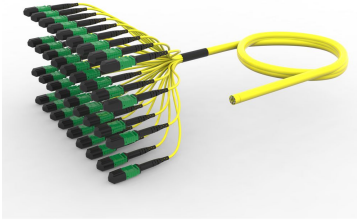

UJGMXUCRV

Base Product

Ultra Low Loss (ULL) Singlemode, MPO12 Pinned to Unconnectorized, Fiber Trunk Cable Assembly, 432-Fiber, Rollable Ribbon Central Tube, Low Smoke Zero Halogen/Riser

Product Classification

Regional Availability	Asia Australia/New Zealand Europe Latin America Middle East /Africa North America
Portfolio	CommScope®
Product Type	Fiber trunk cable assembly
Product Brand	SYSTIMAX ULL
Ordering Note	For additional jacket colors, please contact a CommScope Sales Representative For lengths greater than 999 ft (304 m), orders must be in meters Minimum length may vary based on cable configuration

General Specifications

Color, boot A	Black
Color, connector A	Green
Construction Type	Rollable ribbon
Furcation Color	Yellow
Interface, Connector A	MPO-12/APC Male
Interface, Connector B	Unterminated
Jacket Color	Yellow
Polarity	Method B Enhanced (ULL)
Fibers per Subunit, quantity	12
Total Fibers, quantity	432

Dimensions

Breakout Length	33 in
Cable Assembly Length Range (m)	3 – 999

UJGMXUCRV

Cable Assembly Length Range (ft)

10 – 999

Ordering Tree

Mechanical Specifications

Cable Retention Strength, maximum 11.24 lb @ 0° | 4.40 lb @ 90°