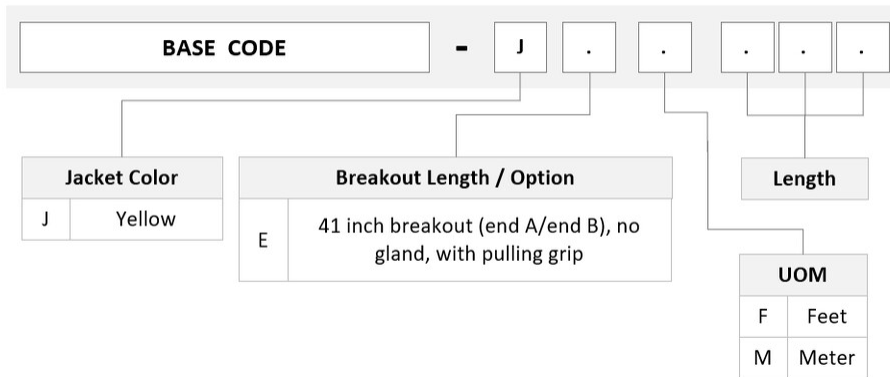

General Specifications

Color, boot A	Black
Color, connector A	Green
Construction Type	Rollable ribbon
Furcation Color	Yellow
Interface, Connector A	MPO-12/APC Male
Interface, Connector B	Unterminated
Jacket Color	Yellow
Polarity	Method B Enhanced (ULL)
Fibers per Subunit, quantity	12
Total Fibers, quantity	432

Dimensions

Breakout Length	33 in
Cable Assembly Length Range (m)	3 – 999

UJGMXUCRV

Cable Assembly Length Range (ft)

10 – 999

Ordering Tree

Mechanical Specifications

Cable Retention Strength, maximum 11.24 lb @ 0° | 4.40 lb @ 90°