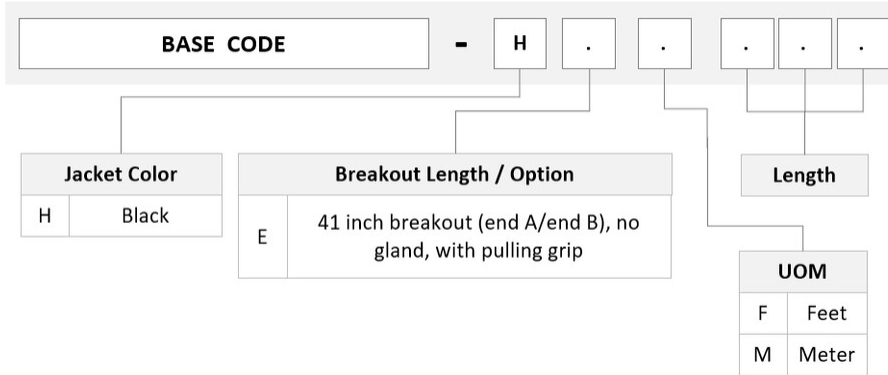

Mechanical Specifications

Cable Retention Strength, maximum 11.24 lb @ 0° | 4.40 lb @ 90°

Optical Specifications

Fiber Mode Singlemode

Fiber Type G.657.A2, TeraSPEED®

Environmental Specifications

Operating Temperature -10 °C to +60 °C (+14 °F to +140 °F)

Environmental Space Dual Rated LSZH/Riser

Regulatory Compliance/Certifications

Agency	Classification
ANATEL	Compliant
CHINA-ROHS	Below maximum concentration value
ISO 9001:2015	Designed, manufactured and/or distributed under this quality management system
REACH-SVHC	Compliant as per SVHC revision on www.commscope.com/ProductCompliance
ROHS	Compliant
UK-ROHS	Compliant

Included Products

760239024 – Fiber indoor/outdoor cable, All-Dielectric, LSZH Riser-Rated, Gel-Free, Central Tube Rollable