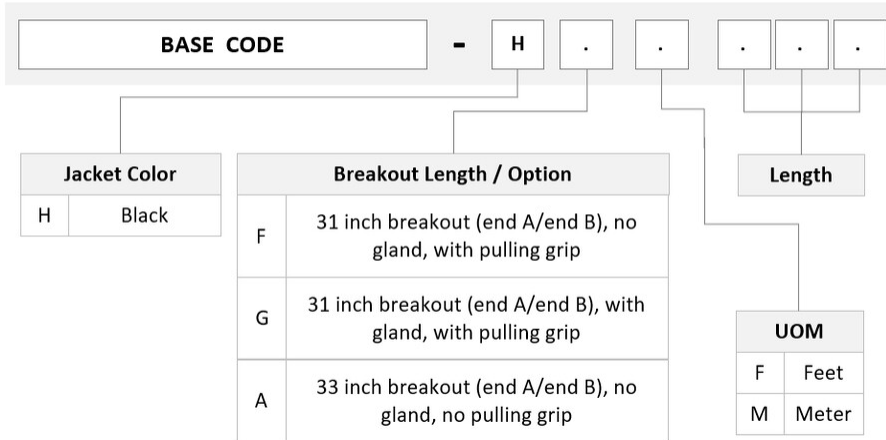

General Specifications

Color, boot A	Black
Color, connector A	Green
Construction Type	Rollable ribbon
Furcation Color	Yellow
Interface, Connector A	MPO-12/APC Female
Interface, Connector B	Unterminated
Jacket Color	Black
Polarity	Method B Enhanced (ULL)
Fibers per Subunit, quantity	12
Total Fibers, quantity	144

Dimensions

Breakout Length	33 in
Cable Assembly Length Range (m)	3 – 999
Cable Assembly Length Range (ft)	10 – 999

Ordering Tree

UJGMPUCSM

Mechanical Specifications

Cable Retention Strength, maximum 11.24 lb @ 0 ° | 4.40 lb @ 90 °