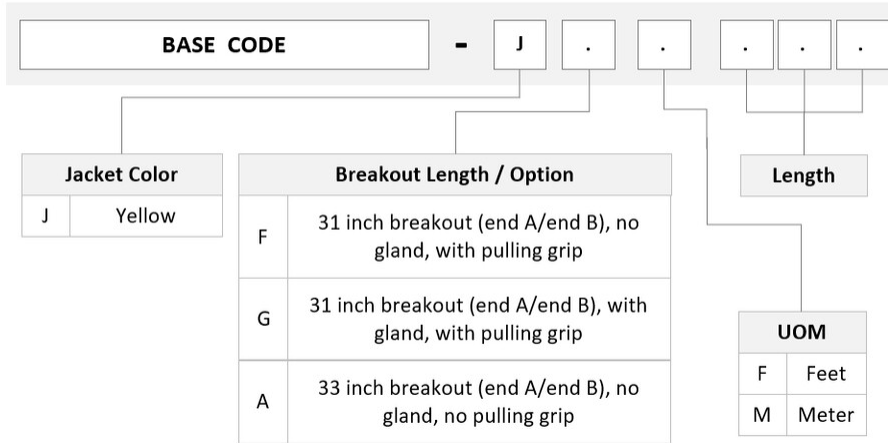

UGGMPMPRP

Base Product

Ultra Low Loss (ULL) Singlemode MPO12 (Unpinned) to MPO12 (Unpinned), 288-Fiber, Rollable Ribbon Central Tube, Plenum

Product Classification

Regional Availability	Latin America North America
Portfolio	CommScope®
Product Type	Fiber trunk cable assembly
Product Brand	SYSTIMAX ULL
Ordering Note	For additional jacket colors, please contact a CommScope Sales Representative For lengths greater than 999 ft (304 m), orders must be in meters Minimum length may vary based on cable configuration

General Specifications

Color, boot A	Black
Color, connector A	Green
Color, boot B	Black
Color, connector B	Green
Construction Type	Rollable ribbon
Furcation Color	Yellow
Interface, Connector A	MPO-12/APC Female
Interface, Connector B	MPO-12/APC Female
Jacket Color	Yellow
Polarity	Method B Enhanced (ULL)
Fibers per Subunit, quantity	12
Total Fibers, quantity	288

Dimensions

Breakout Length	33 in
------------------------	-------

UGGMPMPRP

Cable Assembly Length Range (m) 3 – 999
Cable Assembly Length Range (ft) 10 – 999

Ordering Tree

Mechanical Specifications

Cable Retention Strength, maximum 11.24 lb @ 0 ° | 4.40 lb @ 90 °