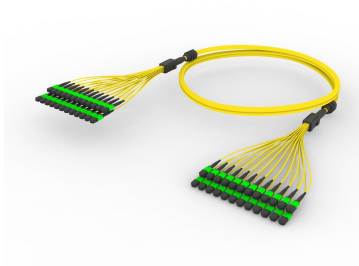

UGGMPMPRP

Base Product

Ultra Low Loss (ULL) Singlemode MPO12 (Unpinned) to MPO12 (Unpinned), 288-Fiber, Rollable Ribbon Central Tube, Plenum

Product Classification

Regional Availability	Latin America North America
Portfolio	CommScope®
Product Type	Fiber trunk cable assembly
Product Brand	SYSTIMAX ULL
Ordering Note	For additional jacket colors, please contact a CommScope Sales Representative For lengths greater than 999 ft (304 m), orders must be in meters Minimum length may vary based on cable configuration

General Specifications

Color, boot A	Black
Color, connector A	Green
Color, boot B	Black
Color, connector B	Green
Construction Type	Rollable ribbon
Furcation Color	Yellow
Interface, Connector A	MPO-12/APC Female
Interface, Connector B	MPO-12/APC Female
Jacket Color	Yellow
Polarity	Method B Enhanced (ULL)
Fibers per Subunit, quantity	12
Total Fibers, quantity	288

Dimensions

Breakout Length	33 in
------------------------	-------

UGGMPMPRP

Cable Assembly Length Range (m) 3 – 999
Cable Assembly Length Range (ft) 10 – 999

Ordering Tree

Mechanical Specifications

Cable Retention Strength, maximum 11.24 lb @ 0 ° | 4.40 lb @ 90 °