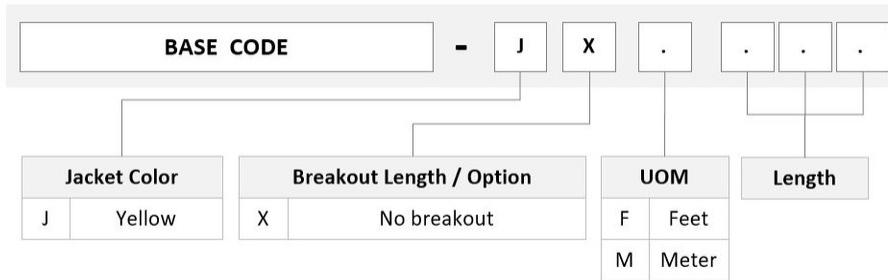

General Specifications

Color, connector A	Blue
Color, connector B	Blue
Interface, Connector A	LC/UPC
Interface Feature, connector A	Uniboot
Interface, Connector B	LC/UPC
Interface Feature, connector B	Uniboot
Jacket Color	Yellow
Total Fibers, quantity	2

Dimensions

Cable Assembly Length Range (m)	1 – 999
Cable Assembly Length Range (ft)	1 – 999
Diameter Over Jacket	1.5 mm 0.059 in

UFGLULUK2

Ordering Tree

Mechanical Specifications

Cable Retention Strength, maximum 11.24 lb @ 0° | 4.40 lb @ 90°