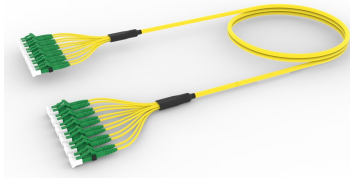

## Base Product

Ultra Low Loss ULL TeraSPEED® LC/APC G B to LC/APC G B  
Ruggedized fanout Cable, 12-Fiber, LSZH, 12 fiber PmP 2.0 mm /B2ca

## Product Classification

<b>Regional Availability</b>	Asia   Australia/New Zealand   Europe   Latin America   Middle East/Africa   North America
<b>Portfolio</b>	CommScope®
<b>Product Type</b>	Ruggedized fanout
<b>Product Brand</b>	SYSTIMAX ULL
<b>Ordering Note</b>	For additional jacket colors, please contact a CommScope Sales Representative   For lengths greater than 999 ft (304 m), orders must be in meters   Minimum length may vary based on cable configuration

## General Specifications

<b>Color, boot A</b>	Green
<b>Color, connector A</b>	Green
<b>Color, boot B</b>	Green
<b>Color, connector B</b>	Green
<b>Construction Type</b>	Stranded
<b>Furcation Color</b>	Yellow
<b>Interface, Connector A</b>	LC/APC
<b>Interface Feature, connector A</b>	Grade B performance
<b>Interface, Connector B</b>	LC/APC
<b>Interface Feature, connector B</b>	Grade B performance
<b>Jacket Color</b>	Yellow
<b>Fibers per Subunit, quantity</b>	12
<b>Total Fibers, quantity</b>	12