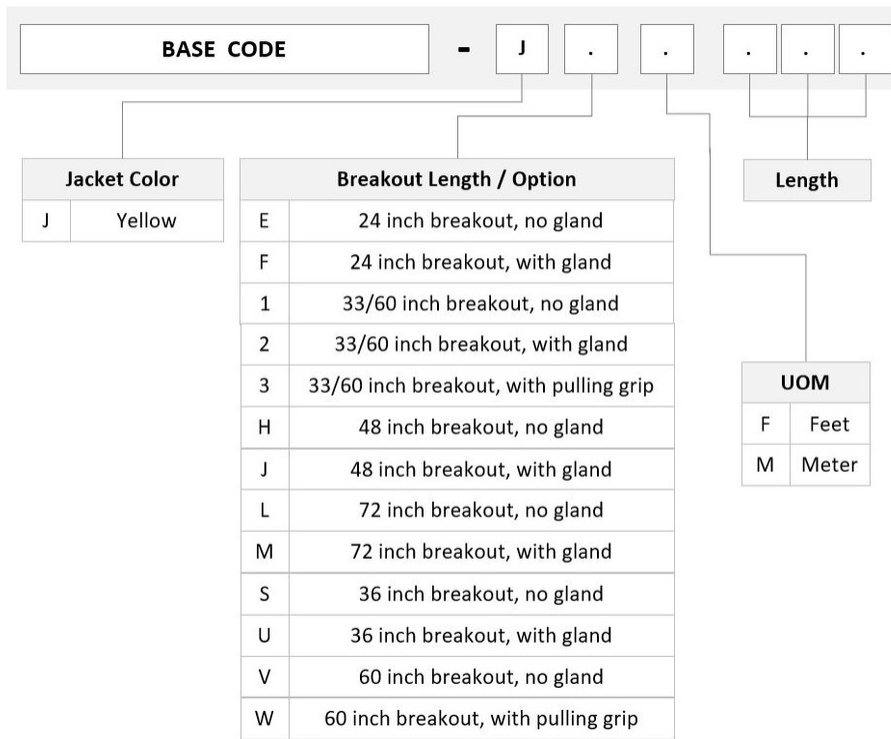

U4GLGLGCD

Ordering Tree

Optical Specifications

Fiber Mode	Singlemode
Fiber Type	G.657.A2, TeraSPEED®

Environmental Specifications

Operating Temperature	-10 °C to +60 °C (+14 °F to +140 °F)
EN50575 CPR Cable EuroClass Fire Performance	B2ca
Environmental Space	Indoor | Low Smoke Zero Halogen (LSZH)

Regulatory Compliance/Certifications

Agency	Classification
ANATEL	Compliant
CHINA-ROHS	Below maximum concentration value
ISO 9001:2015	Designed, manufactured and/or distributed under this quality management system