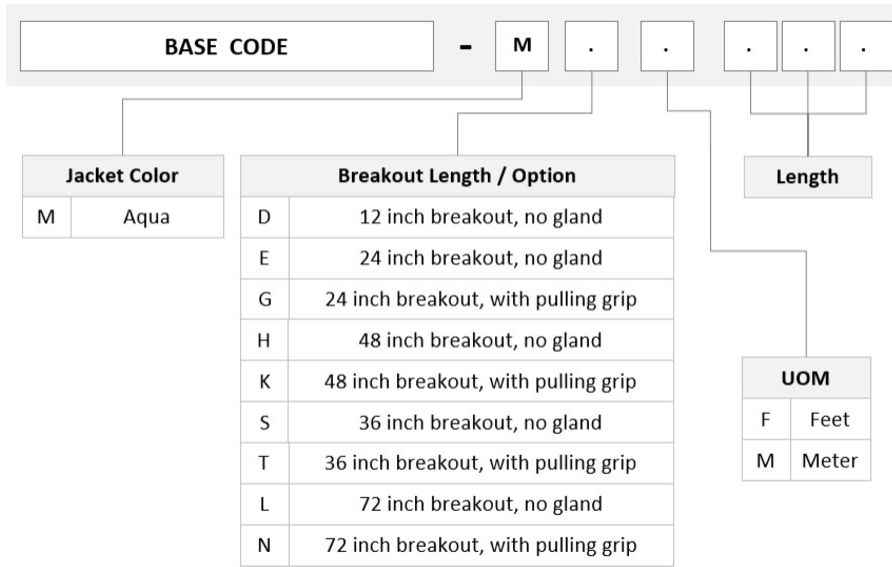

General Specifications

Cable Glands	No glands
Color, connector A	Black
Color, connector B	Black
Construction Type	Distribution, indoor
Interface, Connector A	LC/UPC
Interface, Connector B	LC/UPC
Total Fibers, quantity	72

Dimensions

Cable Assembly Length Range (m)	3 – 999
Cable Assembly Length Range (ft)	10 – 999

Ordering Tree

FSXLCLCWK

Mechanical Specifications

Cable Retention Strength, maximum 0.50 lb @ 0° | 0.50 lb @ 90°