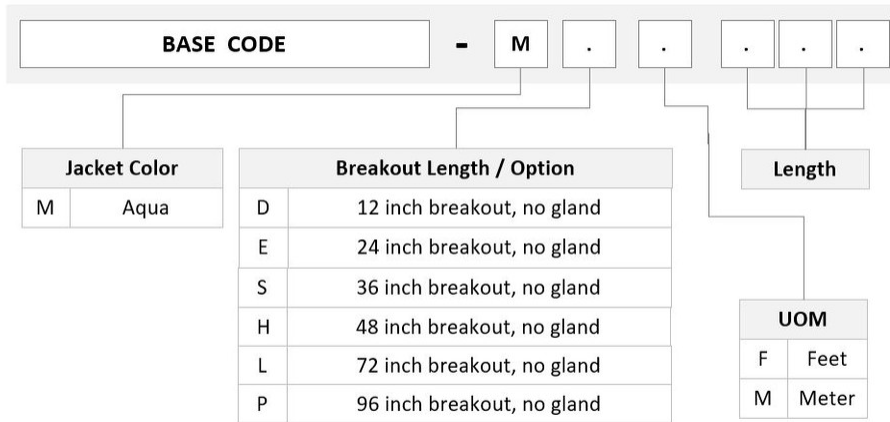

FQXMXMHF

Ordering Tree

Mechanical Specifications

Cable Retention Strength, maximum 11.24 lb @ 0° | 4.40 lb @ 90°

Optical Specifications

Fiber Mode Multimode

Fiber Type OM4, LazrSPEED®

Environmental Specifications

Operating Temperature -10 °C to +60 °C (+14 °F to +140 °F)

Environmental Space Indoor | Plenum

Regulatory Compliance/Certifications

Agency	Classification
ANATEL	Compliant
CHINA-ROHS	Above maximum concentration value
ISO 9001:2015	Designed, manufactured and/or distributed under this quality management system
REACH-SVHC	Compliant as per SVHC revision on www.commscope.com/ProductCompliance
ROHS	Compliant/Exempted
UK-ROHS	Compliant/Exempted