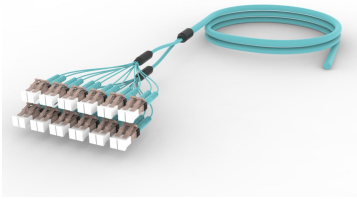

FLXLCUCAF

Base Product

OM4 LC/UPC to Unconnectorized 24-Fiber InstaPATCH® 360 Ruggedized Fanout Cable, Plenum

Product Classification

Regional Availability	Asia Australia/New Zealand China Europe India Latin America Middle East/Africa North America
Portfolio	CommScope®
Product Type	Ruggedized fanout
Product Brand	SYSTIMAX InstaPATCH® 360
Ordering Note	For lengths greater than 999 ft (304 m), orders must be in meters Minimum length may vary based on cable configuration

General Specifications

Color, boot A	Aqua
Color, connector A	Beige
Construction Type	Stranded
Furcation Color	Aqua
Interface, Connector A	LC/UPC
Interface, Connector B	Unterminated
Jacket Color	Aqua
Fibers per Subunit, quantity	12
Total Fibers, quantity	24

Dimensions

Cable Assembly Length Range (m)	3 – 305
Cable Assembly Length Range (ft)	8 – 999

Ordering Tree

FLXLCUCAF

Mechanical Specifications

Cable Retention Strength, maximum 11.24 lb @ 0 ° | 4.40 lb @ 90 °

FLXLCUCAF

Included Products

- 760045351
P-024-MP-5K-F12AQ – Fiber indoor cable, LazrSPEED® Plenum MPO Trunk, 24 fiber with 12 fiber subunits, Multimode OM4, Feet jacket marking, Aqua jacket color
- 860637378 – LazrSPEED® Elite LC Connector duplex for 1.6 mm Fiber, multimode