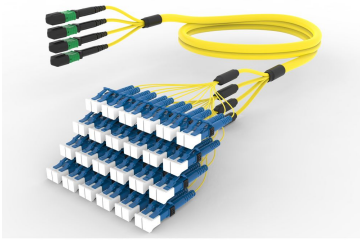

FLWMXLCAH

Base Product

Singlemode MPO (Pinned) to LC/UPC, InstaPATCH® 360 Ruggedized Fanout Cable, 48-Fiber, Plenum

Product Classification

Regional Availability	Asia Australia/New Zealand China Europe India Latin America Middle East/Africa North America
Portfolio	CommScope®
Product Type	Ruggedized fanout
Product Brand	SYSTIMAX InstaPATCH® 360
Ordering Note	For lengths greater than 999 ft (304 m), orders must be in meters Minimum length may vary based on cable configuration

General Specifications

Color, boot A	Black
Color, connector A	Green
Color, boot B	Blue
Color, connector B	Blue
Construction Type	Stranded
Furcation Color	Yellow
Interface, Connector A	MPO-12/APC Male
Interface, Connector B	LC/UPC
Jacket Color	Yellow
Polarity	Method B (LL)
Fibers per Subunit, quantity	12
Total Fibers, quantity	48

Dimensions

Cable Assembly Length Range (m)	3 – 999
--	---------

FLWMXLCAH

Cable Assembly Length Range (ft)

7 – 999

Ordering Tree

Mechanical Specifications

Cable Retention Strength, maximum 11.24 lb @ 0 ° | 4.40 lb @ 90 °