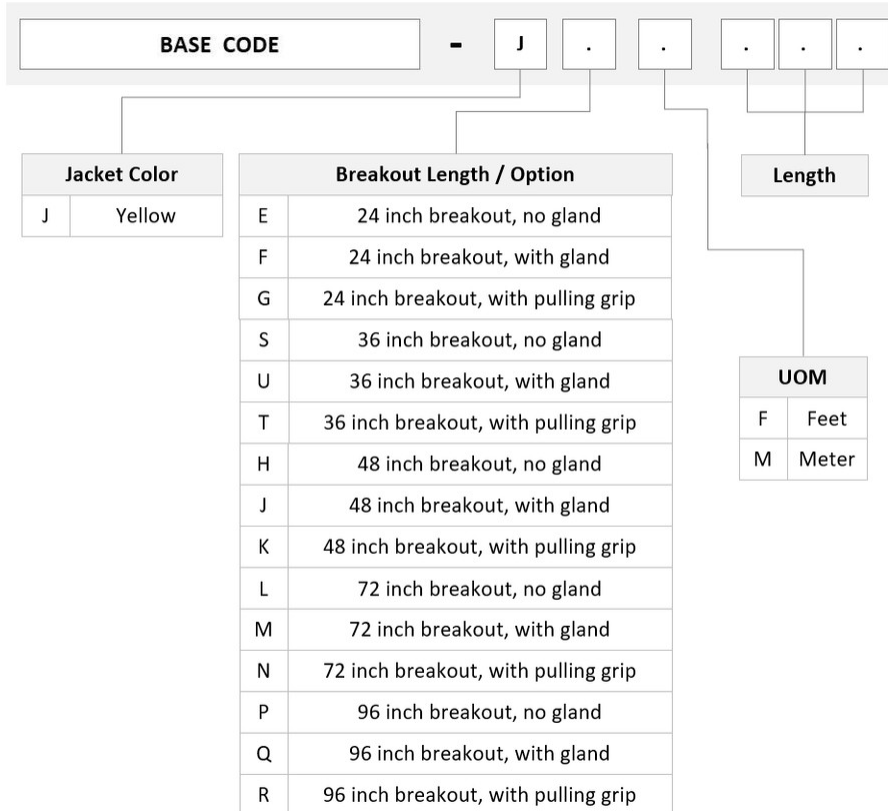

General Specifications

Color, boot A	Black
Color, connector A	Green
Color, boot B	Blue
Color, connector B	Blue
Construction Type	Stranded
Furcation Color	Yellow
Interface, Connector A	MPO-12/APC Male
Interface, Connector B	LC/UPC
Jacket Color	Yellow
Polarity	Method B (LL)
Fibers per Subunit, quantity	12
Total Fibers, quantity	48

Dimensions

Cable Assembly Length Range (m)	3 – 999
--	---------

FLWMXLCAH

Cable Assembly Length Range (ft)

7 – 999

Ordering Tree

Mechanical Specifications

Cable Retention Strength, maximum 11.24 lb @ 0 ° | 4.40 lb @ 90 °