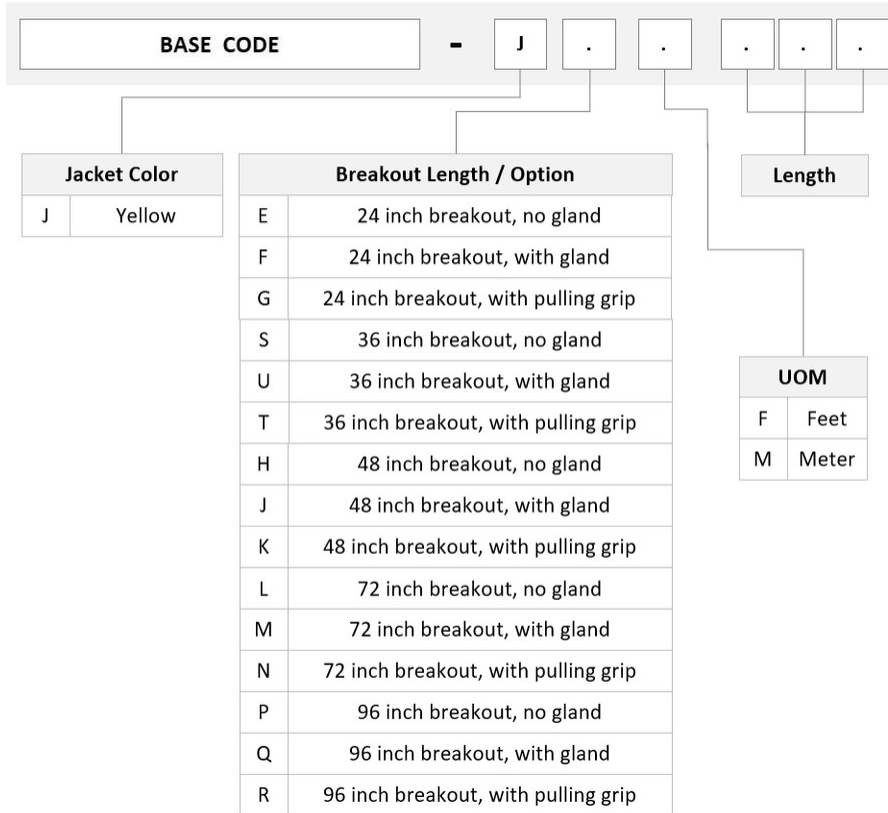

LC/UPC

Jacket Color

Yellow

Polarity

Method B (LL)

Fibers per Subunit, quantity

12

Total Fibers, quantity

72

Dimensions

Cable Assembly Length Range (m)

3 – 999

FLWMPLCAK

Cable Assembly Length Range (ft)

7 – 999

Ordering Tree