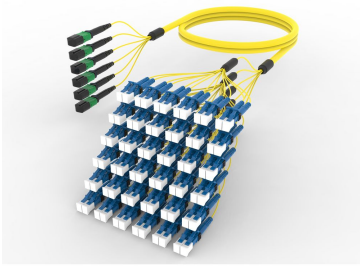

FLWMPLCAK

Base Product

Singlemode MPO (Unpinned) to LC/UPC, InstaPATCH® 360 Ruggedized Fanout Cable, 72-Fiber, Plenum

Product Classification

Regional Availability

Asia | Australia/New Zealand | China | Europe | India | Latin America | Middle East/Africa | North America

Portfolio

CommScope®

Product Type

Ruggedized fanout

Product Brand

SYSTIMAX InstaPATCH® 360

Ordering Note

For lengths greater than 999 ft (304 m), orders must be in meters | Minimum length may vary based on cable configuration

General Specifications

Color, boot A

Black

Color, connector A

Green

Color, boot B

Blue

Color, connector B

Blue

Construction Type

Stranded

Furcation Color

Yellow

Interface, Connector A

MPO-12/APC Female

Interface, Connector B