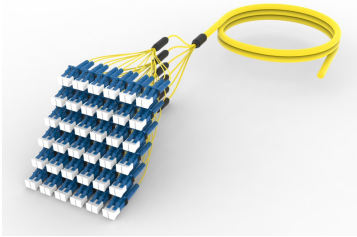

FLWLUCUAK

Base Product

Singlemode LC/UPC to Unconnectorized 72-Fiber InstaPATCH® 360 Ruggedized Fanout Cable, Plenum

Product Classification

Regional Availability	Asia Australia/New Zealand China Europe India Latin America Middle East/Africa North America
Portfolio	CommScope®
Product Type	Ruggedized fanout
Product Brand	SYSTIMAX InstaPATCH® 360
Ordering Note	For lengths greater than 999 ft (304 m), orders must be in meters Minimum length may vary based on cable configuration

General Specifications

Color, boot A	Blue
Color, connector A	Blue
Construction Type	Stranded
Furcation Color	Yellow
Interface, Connector A	LC/UPC
Interface, Connector B	Unterminated
Jacket Color	Yellow
Fibers per Subunit, quantity	12
Total Fibers, quantity	72

Dimensions

Cable Assembly Length Range (m)	3 – 305
Cable Assembly Length Range (ft)	8 – 999

Ordering Tree

FLWLCAK

Included Products

- 760038331
P-072-MP-8W-F12YL
 - 860637435
- Fiber indoor cable, TeraSPEED® Plenum MPO Trunk, 72 fiber multi-unit with 12 fiber subunits, Singlemode G.652.D and G.657.A1, Gel-free, Feet jacket marking, Yellow jacket color
 - LC/UPC Connector, Singlemode, Blue, Short Boot