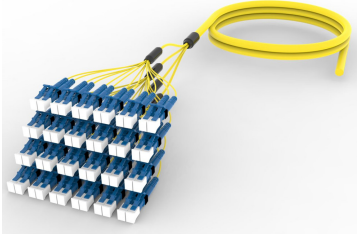

FLWLUCUAAH

Base Product

Singlemode LC/UPC to Unconnectorized 48-Fiber InstaPATCH® 360 Ruggedized Fanout Cable, Plenum

Product Classification

Regional Availability

Asia | Australia/New Zealand | China | Europe | India | Latin America | Middle East/Africa | North America

Portfolio

CommScope®

Product Type

Ruggedized fanout

Product Brand

SYSTIMAX InstaPATCH® 360

Ordering Note

For lengths greater than 999 ft (304 m), orders must be in meters | Minimum length may vary based on cable configuration

General Specifications

Color, boot A

Blue

Color, connector A

Blue

Construction Type

Stranded

Furcation Color

Yellow

Interface, Connector A

LC/UPC

Interface, Connector B

Unterminated

Jacket Color

Yellow

Fibers per Subunit, quantity