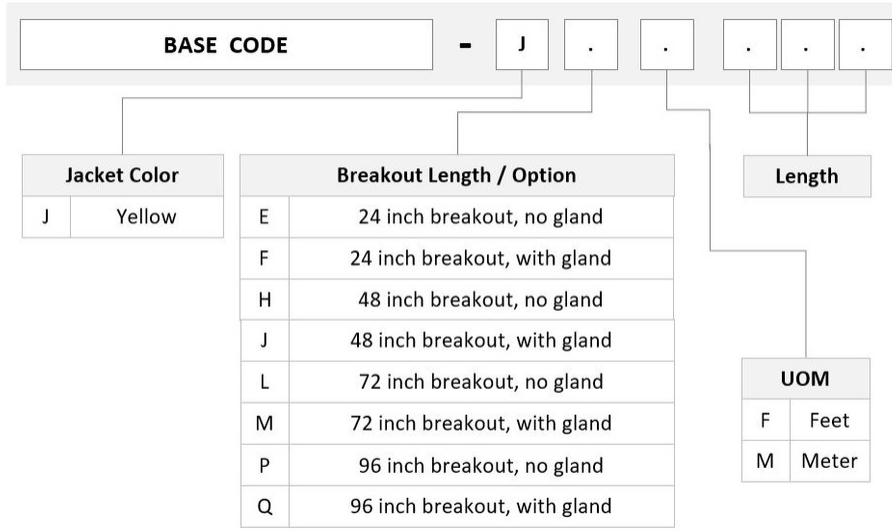

Yellow

Interface, Connector A

LC/UPC

Interface, Connector B

Unterminated

Jacket Color

Yellow

Fibers per Subunit, quantity

12

Total Fibers, quantity

48

Dimensions

Cable Assembly Length Range (m)

3 – 305

Cable Assembly Length Range (ft)

8 – 999

Ordering Tree

FLWLCUCAH

Mechanical Specifications

Cable Retention Strength, maximum 11.24 lb @ 0 ° | 4.40 lb @ 90 °

Optical Specifications

Fiber Mode Singlemode

Fiber Type G.652.D | G.657.A1, TeraSPEED®

Environmental Specifications