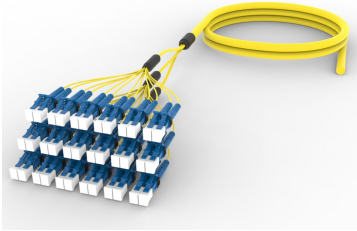

FLWLUCUCAG

Base Product

Singlemode LC/UPC to Unconnectorized 36-Fiber InstaPATCH® 360 Ruggedized Fanout Cable, Plenum

Product Classification

Regional Availability

Asia | Australia/New Zealand | China | Europe | India | Latin America | Middle East/Africa | North America

Portfolio

CommScope®

Product Type

Ruggedized fanout

Product Brand

SYSTIMAX InstaPATCH® 360

Ordering Note

For lengths greater than 999 ft (304 m), orders must be in meters | Minimum length may vary based on cable configuration

General Specifications

Color, boot A

Blue

Color, connector A

Blue

Construction Type

Stranded

Furcation Color

Yellow

Interface, Connector A

LC/UPC

Interface, Connector B

Unterminated

Jacket Color

Yellow

Fibers per Subunit, quantity