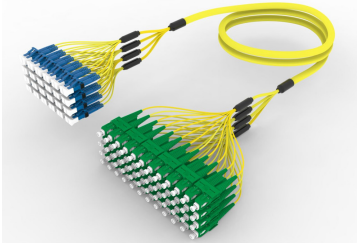

## Base Product

Singlemode LC/UPC to SC/APC 48-Fiber, InstaPATCH® 360 Ruggedized Fanout Cable, Plenum

## Product Classification

<b>Regional Availability</b>	Asia   Australia/New Zealand   China   Europe   India   Latin America   Middle East/Africa   North America
<b>Portfolio</b>	CommScope®
<b>Product Type</b>	Ruggedized fanout
<b>Product Brand</b>	SYSTIMAX InstaPATCH® 360
<b>Ordering Note</b>	For lengths greater than 999 ft (304 m), orders must be in meters   Minimum length may vary based on cable configuration

## General Specifications

<b>Color, boot A</b>	Blue
<b>Color, connector A</b>	Blue
<b>Color, boot B</b>	Green
<b>Color, connector B</b>	Green
<b>Construction Type</b>	Stranded
<b>Furcation Color</b>	Yellow
<b>Interface, Connector A</b>	LC/UPC
<b>Interface, Connector B</b>	SC/APC
<b>Jacket Color</b>	Yellow
<b>Fibers per Subunit, quantity</b>	12
<b>Total Fibers, quantity</b>	48