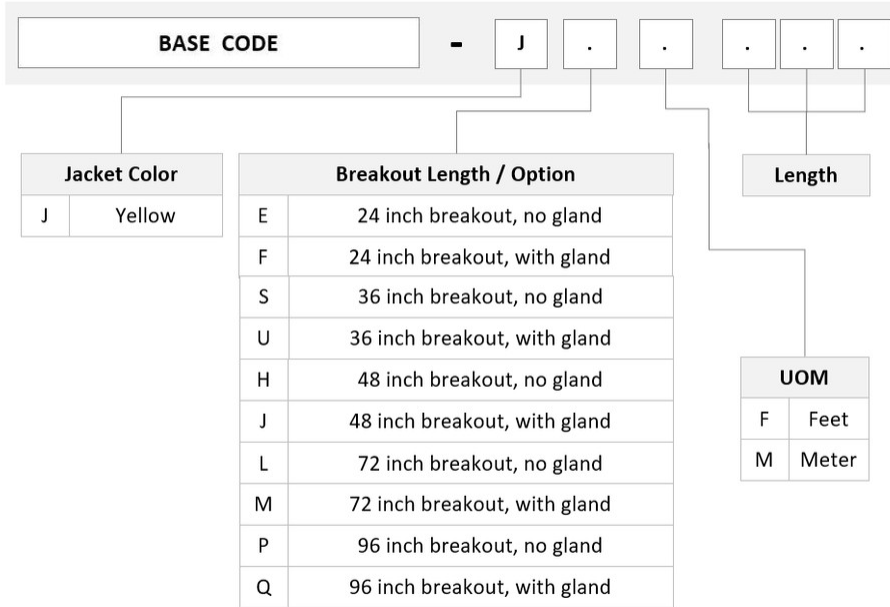

FLWLCSAAH

Mechanical Specifications

Cable Retention Strength, maximum 11.24 lb @ 0° | 4.40 lb @ 90°

Optical Specifications

Fiber Mode Singlemode

Fiber Type G.652.D | G.657.A1, TeraSPEED®

Environmental Specifications

Operating Temperature -10 °C to +60 °C (+14 °F to +140 °F)

Environmental Space Indoor | Plenum

Regulatory Compliance/Certifications

Agency	Classification
ANATEL	Compliant
CHINA-ROHS	Below maximum concentration value
ISO 9001:2015	Designed, manufactured and/or distributed under this quality management system
REACH-SVHC	Compliant as per SVHC revision on www.commscope.com/ProductCompliance
ROHS	Compliant