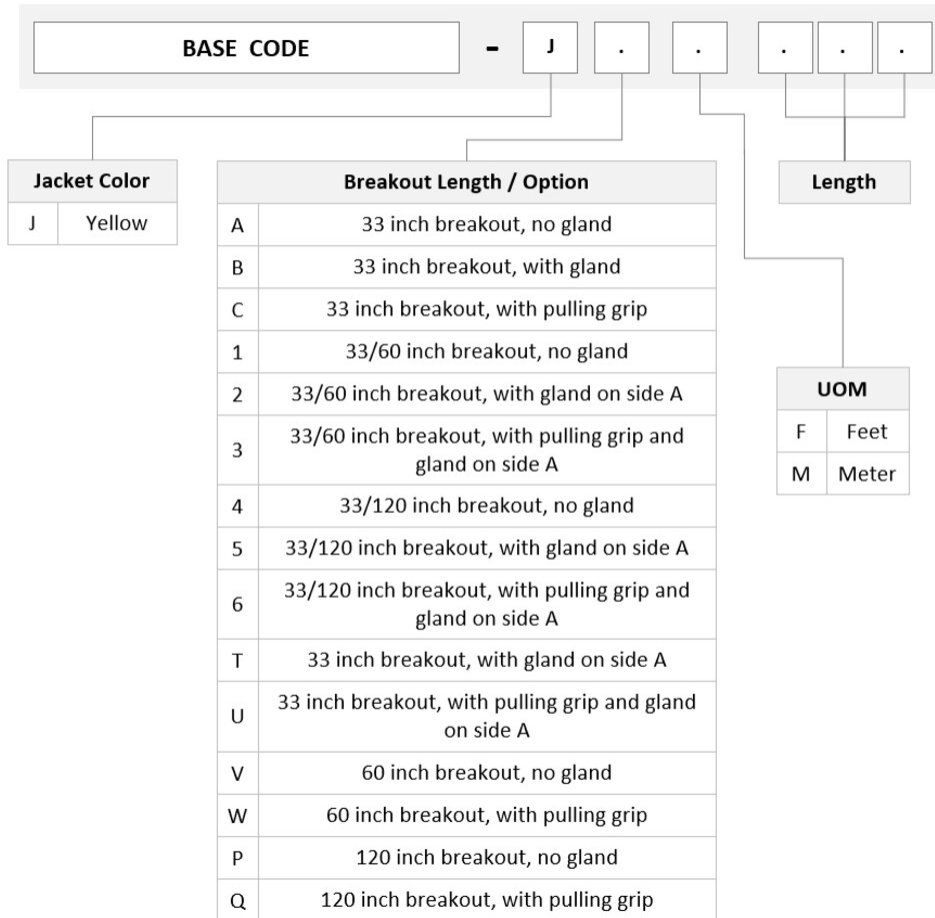

General Specifications

Color, boot A	Black
Color, connector A	Green
Color, boot B	Black
Color, connector B	Green
Construction Type	Stranded
Furcation Color	Yellow
Interface, Connector A	MPO-12/APC Female
Interface Feature, connector A	QSFP configuration
Interface, Connector B	MPO-12/APC Male
Jacket Color	Yellow
Polarity	Method B (LL)
Fibers per Subunit, quantity	12
Total Fibers, quantity	12

Dimensions

Breakout Length	33 in
Cable Assembly Length Range (m)	3 – 999

FJWMQMXAD

Cable Assembly Length Range (ft)

10 – 999

Ordering Tree

Mechanical Specifications

Cable Retention Strength, maximum 11.24 lb @ 0 ° | 4.40 lb @ 90 °