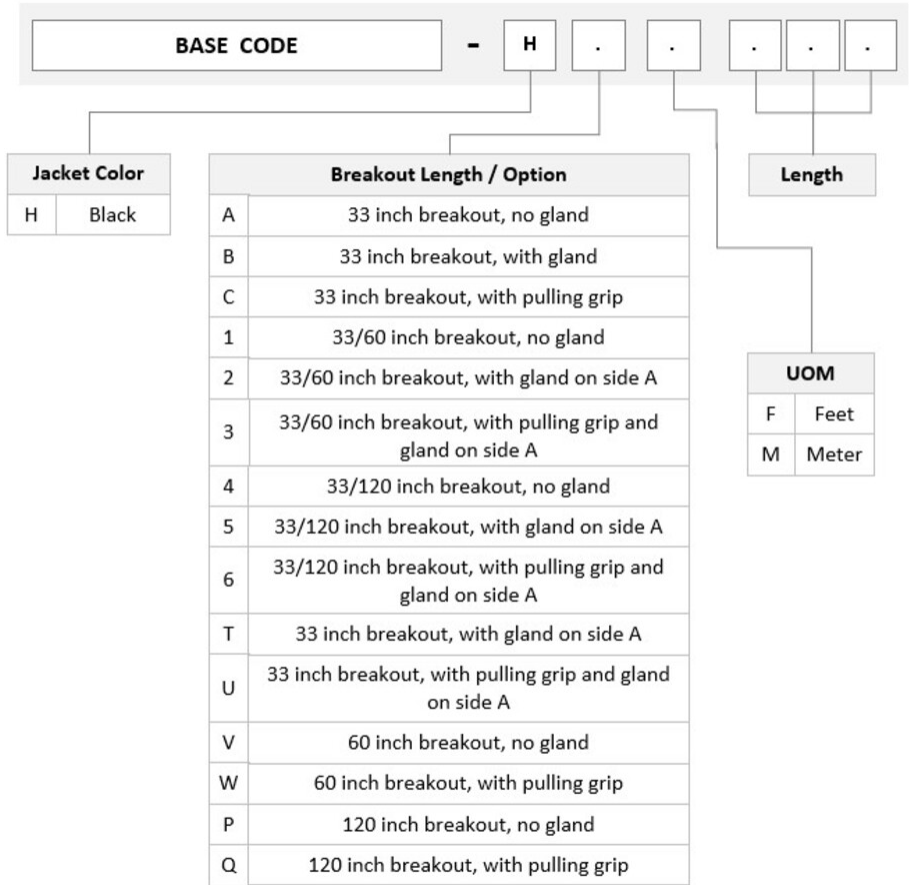

Ordering Tree

Mechanical Specifications

Cable Retention Strength, maximum 11.24 lb @ 0 ° | 4.40 lb @ 90 °

Optical Specifications

Fiber Mode Singlemode

Fiber Type G.652.D | G.657.A1, TeraSPEED®

Environmental Specifications

Operating Temperature -40 °C to +70 °C (-40 °F to +158 °F)