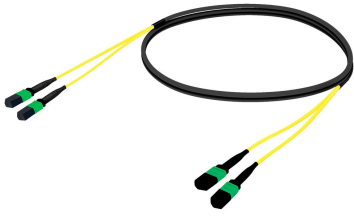

Base Product

Singlemode MPO (Unpinned) to MPO (Unpinned), InstaPATCH® 360
Pre-terminated Indoor/Outdoor Trunk Cable, 24-Fiber, Low Smoke Zero
Halogen

Product Classification

Regional Availability	Asia Australia/New Zealand China Europe India Latin America Middle East/Africa North America
Portfolio	CommScope®
Product Type	Fiber trunk cable assembly
Product Brand	SYSTIMAX InstaPATCH® 360
Ordering Note	For lengths greater than 999 ft (304 m), orders must be in meters Minimum length may vary based on cable configuration

General Specifications

Color, boot A	Black
Color, connector A	Green
Color, boot B	Black
Color, connector B	Green
Construction Type	InstaPATCH® 360 trunk/extension/cross-connect, indoor/outdoor
Furcation Color	Yellow
Interface, Connector A	MPO-12/APC Female
Interface, Connector B	MPO-12/APC Female
Jacket Color	Black
Polarity	Method B (LL)
Fibers per Subunit, quantity	12
Total Fibers, quantity	24

Dimensions

Cable Assembly Length Range (m)	3 – 999
----------------------------------------	---------

Ordering Tree

Mechanical Specifications

Cable Retention Strength, maximum 11.24 lb @ 0 ° | 4.40 lb @ 90 °

Included Products

760151803 Z-024-MP-8W-F12BK/D	- Fiber Indoor/Outdoor cable, TeraSPEED® Low Smoke Zero Halogen Riser MPO Trunk, 24 fiber with 12 fiber subunits, Gel-free, Singlemode G.652.D and G.657.A1, Feet jacket marking, Black jacket color, Dca flame rating
860366137	- MPO12, LOW LOSS, FEMALE, Singlemode, GREEN, 3mm