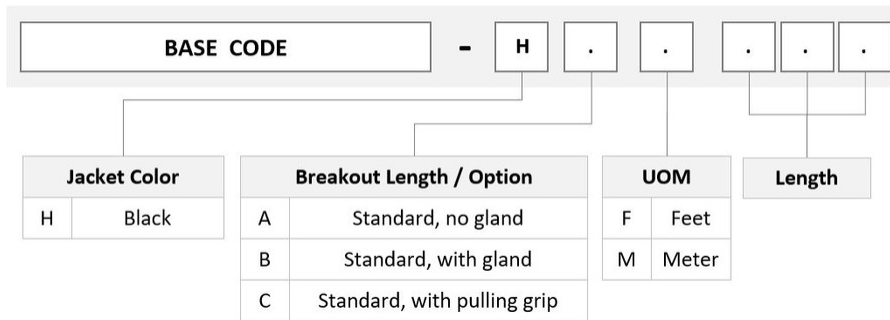

General Specifications

Color, boot A	Black
Color, connector A	Green
Color, boot B	Black
Color, connector B	Green
Construction Type	InstaPATCH® 360 trunk/extension/cross-connect, indoor/outdoor
Furcation Color	Yellow
Interface, Connector A	MPO-12/APC Female
Interface, Connector B	MPO-12/APC Female
Jacket Color	Black
Polarity	Method B (LL)
Fibers per Subunit, quantity	12
Total Fibers, quantity	12

Dimensions

Cable Assembly Length Range (m)	3 – 999
Cable Assembly Length Range (ft)	10 – 999

FJWMPMPDD

Ordering Tree

Mechanical Specifications

Cable Retention Strength, maximum 11.24 lb @ 0° | 4.40 lb @ 90°