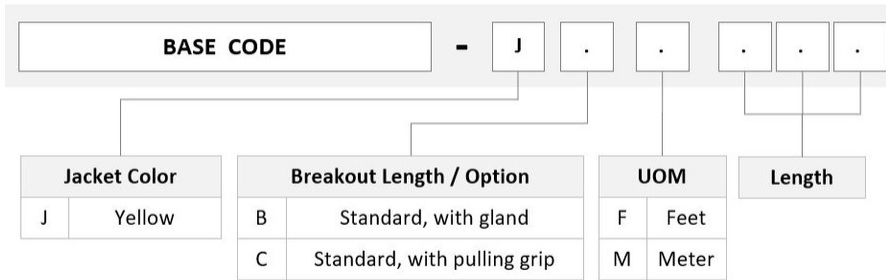

General Specifications

Color, boot A	Black
Color, connector A	Green
Color, boot B	Black
Color, connector B	Green
Construction Type	Armored Stranded
Furcation Color	Yellow
Interface, Connector A	MPO-12/APC Female
Interface, Connector B	MPO-12/APC Male
Jacket Color	Yellow
Polarity	Method B (LL)
Fibers per Subunit, quantity	12
Total Fibers, quantity	144

Dimensions

FHWMPMXAM

Breakout Length	33 in
Cable Assembly Length Range (m)	3 – 999
Cable Assembly Length Range (ft)	10 – 999

Ordering Tree

Mechanical Specifications

Cable Retention Strength, maximum	11.24 lb @ 0 ° 4.40 lb @ 90 °
--	---------------------------------