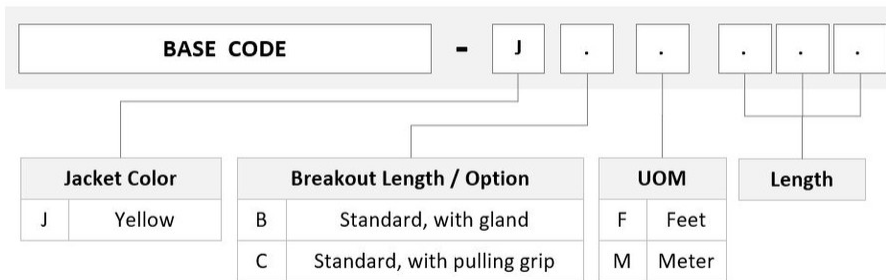

General Specifications

Color, boot A	Black
Color, connector A	Green
Color, boot B	Black
Color, connector B	Green
Construction Type	Armored Stranded
Furcation Color	Yellow
Interface, Connector A	MPO-12/APC Female
Interface, Connector B	MPO-12/APC Female
Jacket Color	Yellow
Polarity	Method B (LL)
Fibers per Subunit, quantity	12
Total Fibers, quantity	24

Dimensions

FHWMPMPAF

Breakout Length	33 in
Cable Assembly Length Range (m)	3 – 999
Cable Assembly Length Range (ft)	10 – 999

Ordering Tree

Mechanical Specifications

Cable Retention Strength, maximum	11.24 lb @ 0 ° 4.40 lb @ 90 °
--	---------------------------------