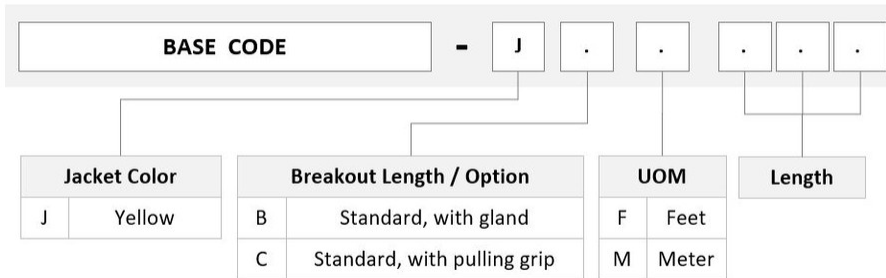

General Specifications

Color, boot A	Black
Color, connector A	Green
Color, boot B	Black
Color, connector B	Green
Construction Type	Armored Stranded
Furcation Color	Yellow
Interface, Connector A	MPO-12/APC Female
Interface, Connector B	MPO-12/APC Female
Jacket Color	Yellow
Polarity	Method B (LL)
Fibers per Subunit, quantity	12
Total Fibers, quantity	24

Dimensions

Breakout Length	33 in
Cable Assembly Length Range (m)	3 – 999
Cable Assembly Length Range (ft)	10 – 999

FHWMPMPAF

Ordering Tree

Mechanical Specifications

Cable Retention Strength, maximum 11.24 lb @ 0 ° | 4.40 lb @ 90 °