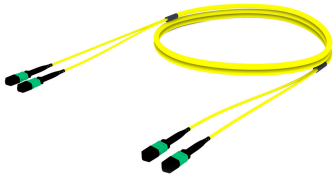

FHWMPMPAF

Base Product

Singlemode MPO (Unpinned) to MPO (Unpinned), InstaPATCH® 360 Armored Pre-terminated Trunk Cable, 24-Fiber, Plenum

OBSOLETE

This product was discontinued on: October 7, 2024

Product Classification

Regional Availability	Asia Australia/New Zealand China Europe India Latin America Middle East/Africa North America
Portfolio	CommScope®
Product Type	Fiber trunk cable assembly
Product Brand	SYSTIMAX InstaPATCH® 360
Ordering Note	For lengths greater than 999 ft (304 m), orders must be in meters Minimum length may vary based on cable configuration

General Specifications

Color, boot A	Black
Color, connector A	Green
Color, boot B	Black
Color, connector B	Green
Construction Type	Armored Stranded
Furcation Color	Yellow
Interface, Connector A	MPO-12/APC Female
Interface, Connector B	MPO-12/APC Female
Jacket Color	Yellow
Polarity	Method B (LL)
Fibers per Subunit, quantity	12
Total Fibers, quantity	24

FHWMPMPAF

Included Products

- 760119529
P-024-MZ-8W-F12YL - Fiber Indoor cable, TeraSPEED® Plenum MPO Trunk, interlocking aluminum armored with plenum jacket, 24 fiber with 12 fiber subunits, Gel-free, Singlemode G.652.D and G.657.A1, Feet jacket marking, Yellow jacket color
- 860366137 - MPO12, LOW LOSS, FEMALE, Singlemode, GREEN, 3mm