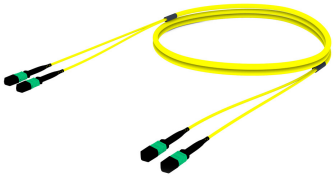

FHWMPMPAF

Base Product

Singlemode MPO (Unpinned) to MPO (Unpinned), InstaPATCH® 360 Armored Pre-terminated Trunk Cable, 24-Fiber, Plenum

Product Classification

Regional Availability	Asia Australia/New Zealand China Europe India Latin America Middle East/Africa North America
Portfolio	CommScope®
Product Type	Fiber trunk cable assembly
Product Brand	SYSTIMAX InstaPATCH® 360
Ordering Note	For lengths greater than 999 ft (304 m), orders must be in meters Minimum length may vary based on cable configuration

General Specifications

Color, boot A	Black
Color, connector A	Green
Color, boot B	Black
Color, connector B	Green
Construction Type	Armored Stranded
Furcation Color	Yellow
Interface, Connector A	MPO-12/APC Female
Interface, Connector B	MPO-12/APC Female
Jacket Color	Yellow
Polarity	Method B (LL)
Fibers per Subunit, quantity	12
Total Fibers, quantity	24

Dimensions

Breakout Length	33 in
Cable Assembly Length Range (m)	3 – 999
Cable Assembly Length Range (ft)	10 – 999

FHWMPMPAF

Ordering Tree

Mechanical Specifications

Cable Retention Strength, maximum 11.24 lb @ 0 ° | 4.40 lb @ 90 °

Included Products

760119529 – Fiber Indoor cable, TeraSPEED® Plenum MPO Trunk, interlocking aluminum armored with

FHWMPMPAF

P-024-MZ-8W-F12YL		plenum jacket, 24 fiber with 12 fiber subunits, Gel-free, Singlemode G.652.D and G.657.A1, Feet jacket marking, Yellow jacket color
860366137	-	MPO12, LOW LOSS, FEMALE, Singlemode, GREEN, 3mm