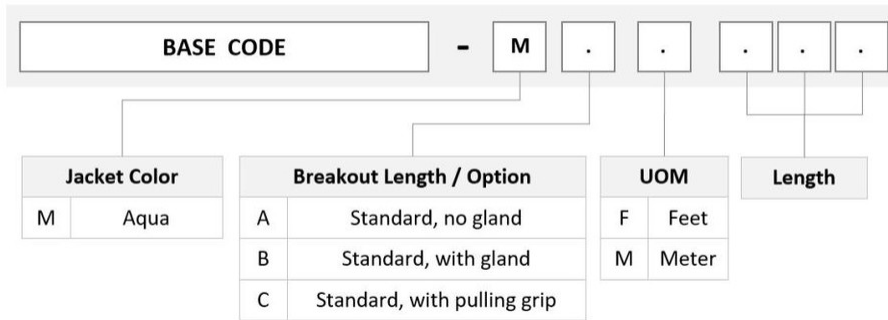

General Specifications

Color, boot A	Black
Color, connector A	Aqua
Color, boot B	Black
Color, connector B	Aqua
Construction Type	Stranded
Furcation Color	Aqua
Interface, Connector A	MPO-12/UPC Male
Interface, Connector B	MPO-12/UPC Male
Jacket Color	Aqua
Polarity	Method B (LL)
Fibers per Subunit, quantity	12
Total Fibers, quantity	24

Dimensions

Breakout Length	33 in
Cable Assembly Length Range (m)	3 – 999
Cable Assembly Length Range (ft)	10 – 999

FGZMXMXAF

Ordering Tree

Mechanical Specifications

Cable Retention Strength, maximum 11.24 lb @ 0 ° | 4.40 lb @ 90 °