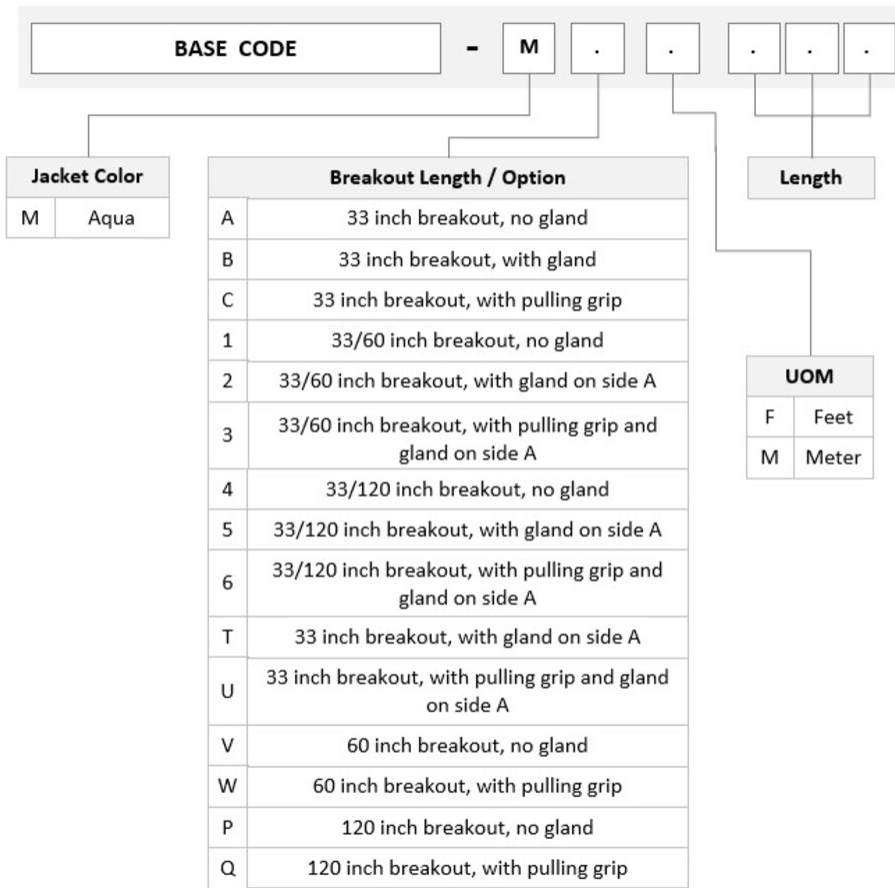

FGZMPMXAH

Ordering Tree

Mechanical Specifications

Cable Retention Strength, maximum 11.24 lb @ 0° | 4.40 lb @ 90°

Optical Specifications

Fiber Mode Multimode

Fiber Type OM3, LazrSPEED®

Environmental Specifications

Operating Temperature -10 °C to +60 °C (+14 °F to +140 °F)

Environmental Space Indoor | Plenum