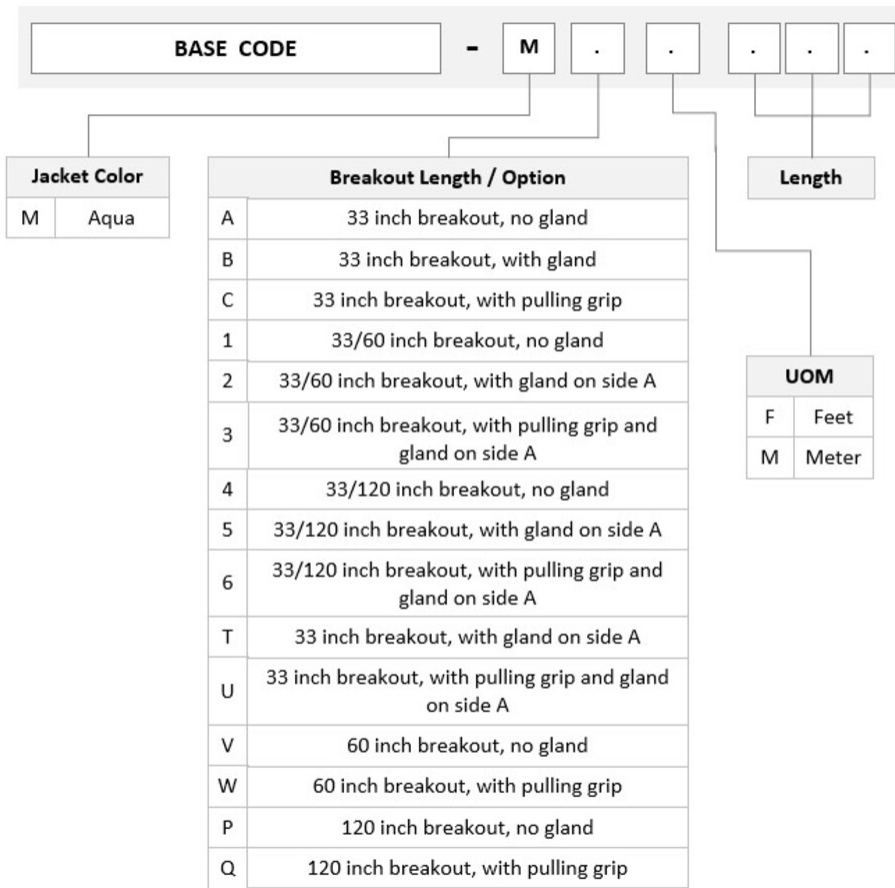

FGZMPMXAD

Ordering Tree

Mechanical Specifications

Cable Retention Strength, maximum 11.24 lb @ 0° | 4.40 lb @ 90°

Optical Specifications

Fiber Mode Multimode

Fiber Type OM3, LazrSPEED®

Environmental Specifications

Operating Temperature -10 °C to +60 °C (+14 °F to +140 °F)

Environmental Space Indoor | Plenum