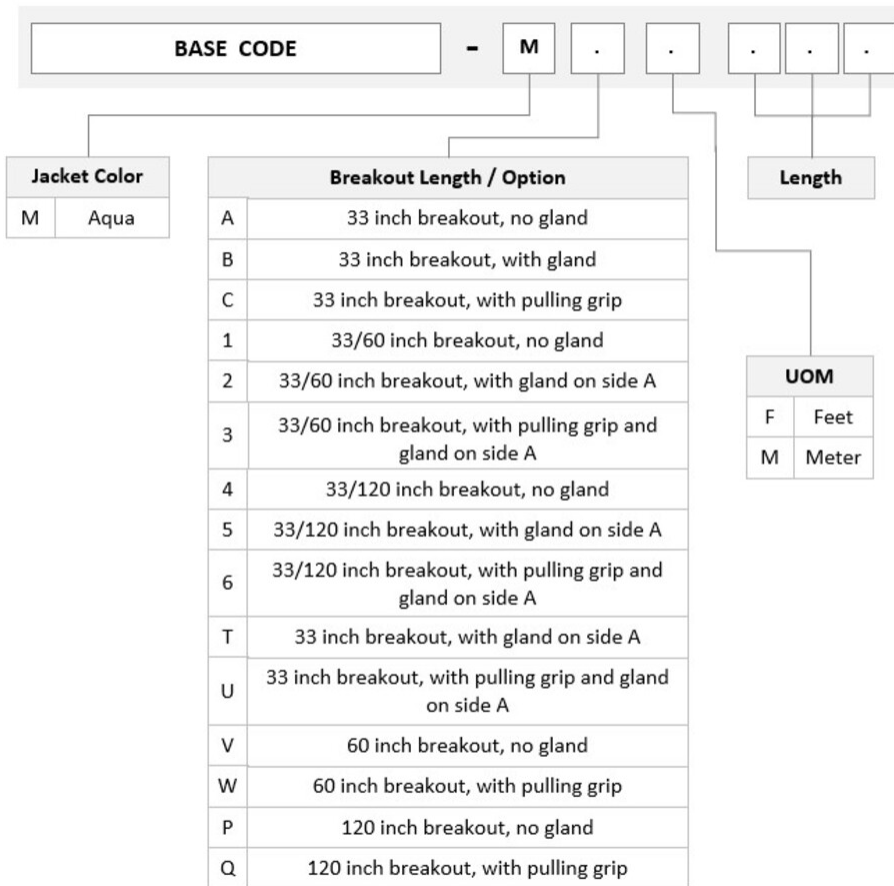

FGXMPMXAM

Base Product

OM4 MPO (Unpinned) to MPO (Pinned), InstaPATCH® 360 Pre-terminated Trunk Cable, 144-Fiber, Plenum

Product Classification

Regional Availability	Asia Australia/New Zealand China Europe India Latin America Middle East/Africa North America
Portfolio	CommScope®
Product Type	Fiber trunk cable assembly
Product Brand	SYSTIMAX InstaPATCH® 360
Ordering Note	For lengths greater than 999 ft (304 m), orders must be in meters Minimum length may vary based on cable configuration

General Specifications

Color, boot A	Black
Color, connector A	Aqua
Color, boot B	Black
Color, connector B	Aqua
Construction Type	Stranded
Furcation Color	Aqua
Interface, Connector A	MPO-12/UPC Female
Interface, Connector B	MPO-12/UPC Male
Jacket Color	Aqua
Polarity	Method B (LL)
Fibers per Subunit, quantity	12
Total Fibers, quantity	144

Dimensions

Breakout Length	33 in
Cable Assembly Length Range (m)	3 – 999
Cable Assembly Length Range (ft)	10 – 999

FGXMPMXAM

Ordering Tree

Mechanical Specifications

Cable Retention Strength, maximum 11.24 lb @ 0° | 4.40 lb @ 90°