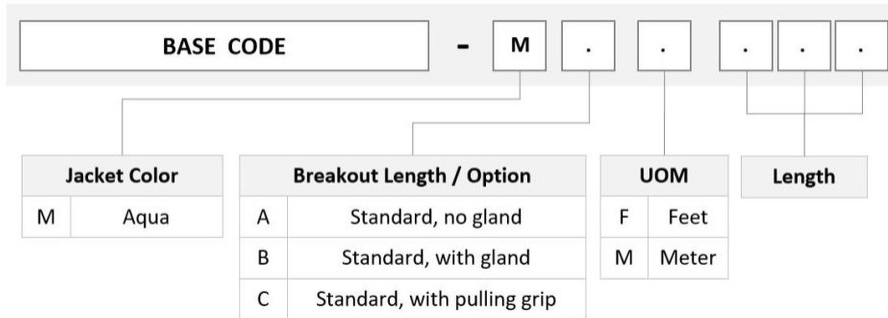

General Specifications

Color, boot A	Black
Color, connector A	Aqua
Color, boot B	Black
Color, connector B	Aqua
Construction Type	Stranded
Furcation Color	Aqua
Interface, Connector A	MPO-12/UPC Female
Interface, Connector B	MPO-12/UPC Male
Jacket Color	Aqua
Polarity	Method B (LL)
Fibers per Subunit, quantity	12
Total Fibers, quantity	96

Dimensions

Breakout Length	33 in
------------------------	-------

FGXMPMXAL

Cable Assembly Length Range (m) 3 – 999

Cable Assembly Length Range (ft) 10 – 999

Ordering Tree

Mechanical Specifications

Cable Retention Strength, maximum 11.24 lb @ 0 ° | 4.40 lb @ 90 °