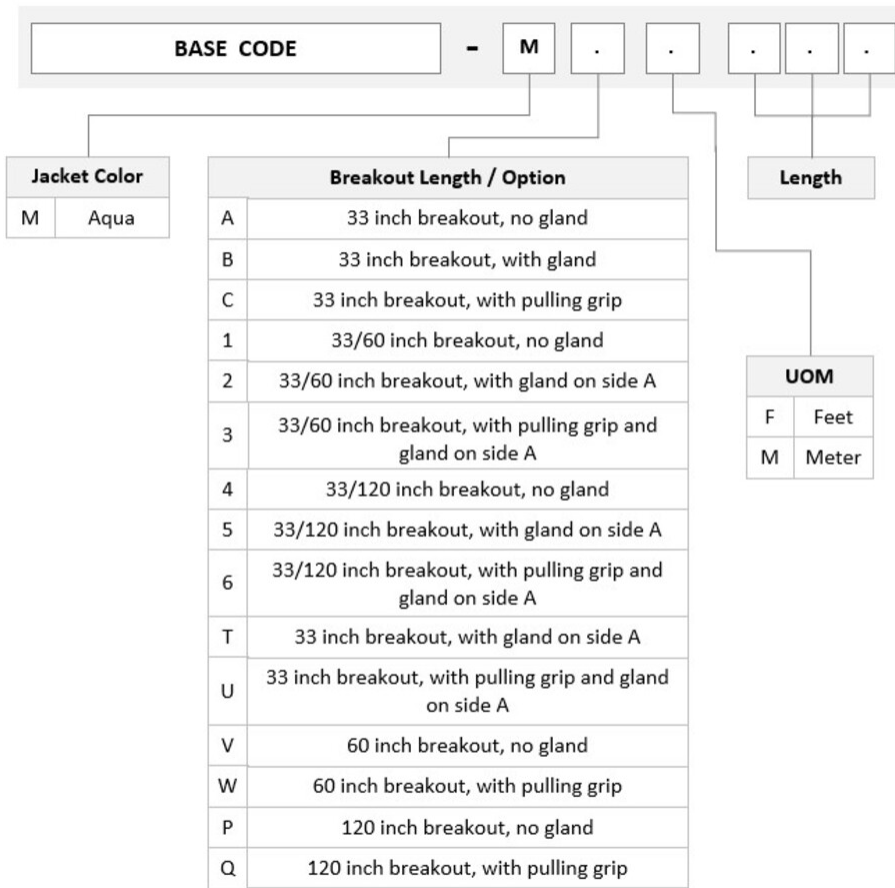

FGXMPMPAM

Ordering Tree

Mechanical Specifications

Cable Retention Strength, maximum 11.24 lb @ 0° | 4.40 lb @ 90°

Optical Specifications

Fiber Mode Multimode

Fiber Type OM4, LazrSPEED®

Environmental Specifications

Operating Temperature -10 °C to +60 °C (+14 °F to +140 °F)

Environmental Space Indoor | Plenum