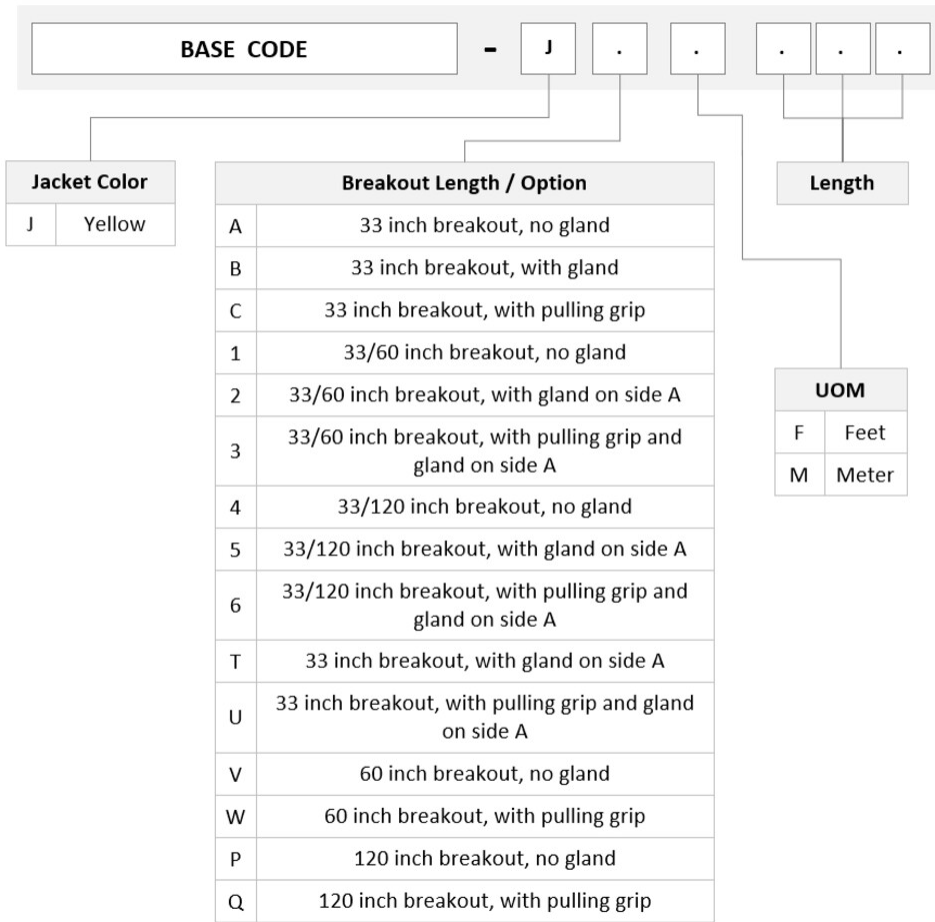

FGWMPMXAH

Ordering Tree

Mechanical Specifications

Cable Retention Strength, maximum 11.24 lb @ 0 ° | 4.40 lb @ 90 °

Optical Specifications

Fiber Mode Singlemode

Fiber Type G.652.D | G.657.A1, TeraSPEED®

Environmental Specifications

Operating Temperature -10 °C to +60 °C (+14 °F to +140 °F)

Environmental Space Indoor | Plenum