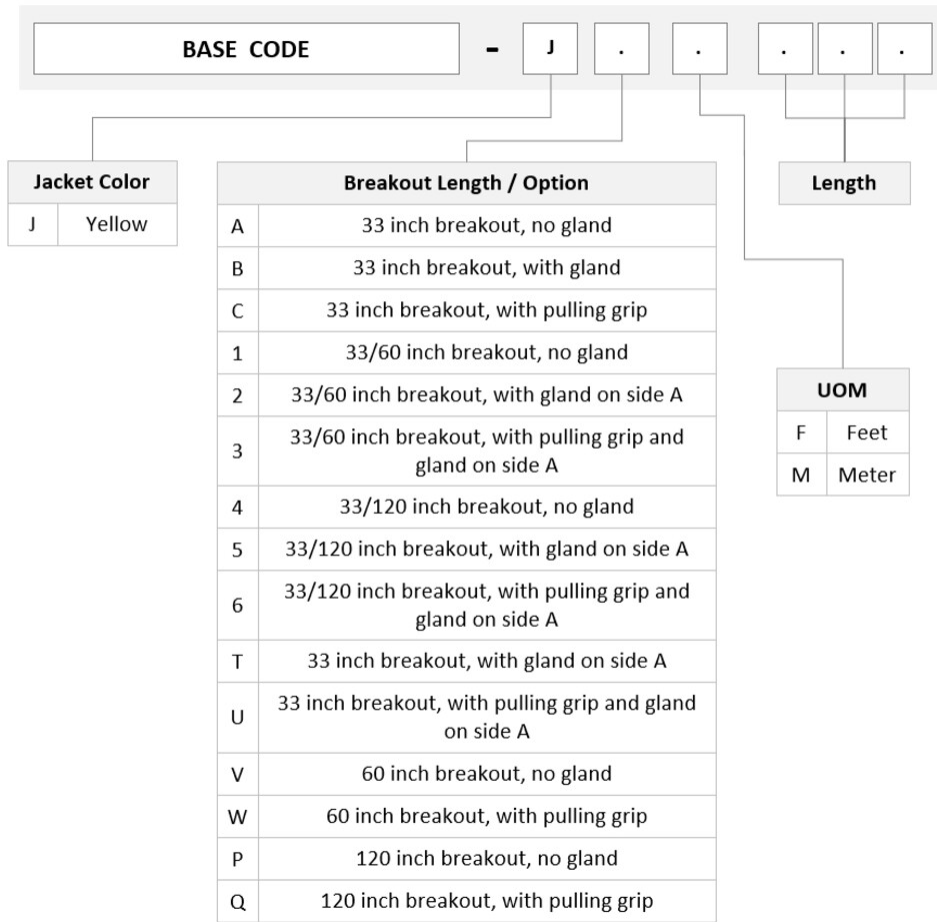

FGWMPMPAL

Ordering Tree

Mechanical Specifications

Cable Retention Strength, maximum 11.24 lb @ 0 ° | 4.40 lb @ 90 °

Optical Specifications

Fiber Mode Singlemode

Fiber Type G.652.D | G.657.A1, TeraSPEED®

Environmental Specifications

Operating Temperature -10 °C to +60 °C (+14 °F to +140 °F)

Environmental Space Indoor | Plenum