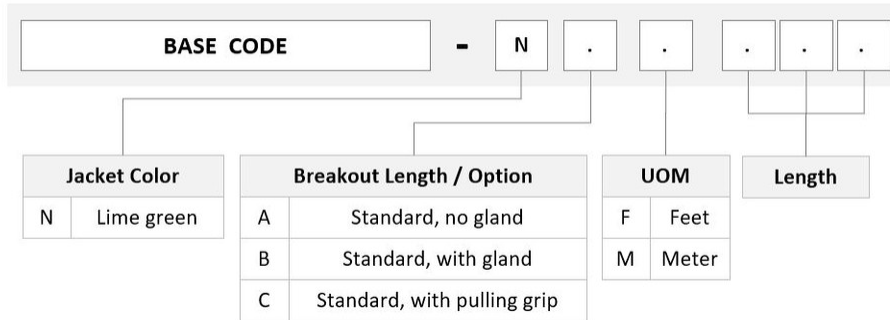

FGVMPMPAL

Cable Assembly Length Range (ft) 10 – 999

Ordering Tree

Mechanical Specifications

Cable Retention Strength, maximum 11.24 lb @ 0 ° | 4.40 lb @ 90 °

Optical Specifications

Fiber Mode Multimode

Fiber Type OM5, LazrSPEED®

Environmental Specifications

Operating Temperature -10 °C to +60 °C (+14 °F to +140 °F)

Environmental Space Indoor | Plenum

Regulatory Compliance/Certifications

Agency	Classification
ANATEL	Compliant
CHINA-ROHS	Above maximum concentration value
ISO 9001:2015	Designed, manufactured and/or distributed under this quality management system
REACH-SVHC	Compliant as per SVHC revision on www.commscope.com/ProductCompliance
ROHS	Compliant/Exempted
UK-ROHS	Compliant/Exempted