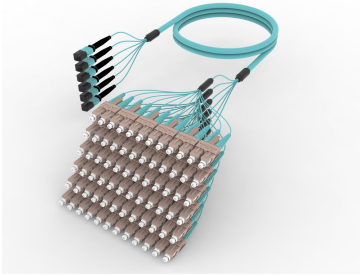

F4ZMXSCAK

Base Product

OM3 MPO (Pinned) to SC/UPC, InstaPATCH® 360 Ruggedized Fanout Cable, 72-Fiber, Low Smoke Zero Halogen B2ca

Product Classification

Regional Availability	Europe
Portfolio	CommScope®
Product Type	Ruggedized fanout
Product Brand	SYSTIMAX InstaPATCH® 360
Ordering Note	For lengths greater than 999 ft (304 m), orders must be in meters Minimum length may vary based on cable configuration Not available in the United States or Canada

General Specifications

Color, boot A	Black
Color, connector A	Aqua
Color, boot B	Aqua
Color, connector B	Beige
Construction Type	Stranded
Furcation Color	Aqua
Interface, Connector A	MPO-12/UPC Male
Interface, Connector B	SC/UPC
Jacket Color	Aqua
Polarity	Method B (LL)
Fibers per Subunit, quantity	12
Total Fibers, quantity	72

Dimensions

Cable Assembly Length Range (m)	3 – 999
--	---------

F4ZMXSCAK

Cable Assembly Length Range (ft)

7 – 999

Ordering Tree

Mechanical Specifications

Cable Retention Strength, maximum 11.24 lb @ 0 ° | 4.40 lb @ 90 °

Included Products

460125750	-	LazrSPEED® Pre-Radiused SC Connector for 1.6 mm Fiber Cordage, Duplex, multimode
760239596 N-072-MP-5L-F12AQ/B2	-	Fiber indoor cable, LazrSPEED®, Low Smoke Zero Halogen Riser MPO Trunk, 12 fiber subunits, Multimode OM3, Gel-free, Feet jacket marking, Aqua jacket color, B2ca flame rating
860647047	-	MPO12, LOW LOSS, MALE, OM3/4, AQUA, 3mm