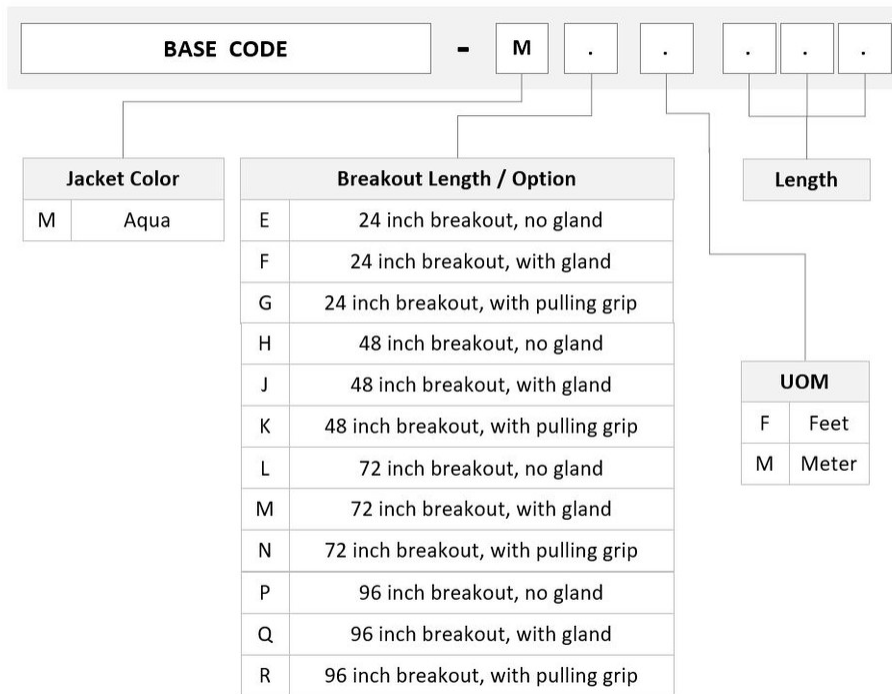

General Specifications

Color, boot A	Black
Color, connector A	Aqua
Color, boot B	Aqua
Color, connector B	Beige
Construction Type	Stranded
Furcation Color	Aqua
Interface, Connector A	MPO-12/UPC Male
Interface, Connector B	SC/UPC
Jacket Color	Aqua
Polarity	Method B (LL)
Fibers per Subunit, quantity	12
Total Fibers, quantity	72

Dimensions

Cable Assembly Length Range (m)	3 – 999
--	---------

F4ZMXSCAK

Cable Assembly Length Range (ft)

7 – 999

Ordering Tree

Mechanical Specifications

Cable Retention Strength, maximum 11.24 lb @ 0 ° | 4.40 lb @ 90 °