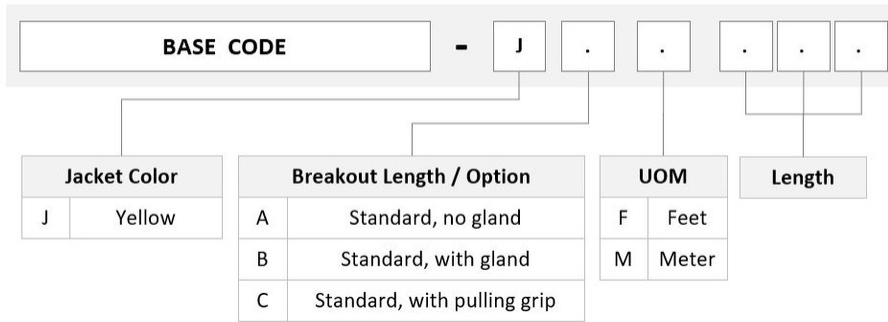

F3WMPMXAH

Breakout Length	33 in
Cable Assembly Length Range (m)	3 – 999
Cable Assembly Length Range (ft)	10 – 999

Ordering Tree

Mechanical Specifications

Cable Retention Strength, maximum	11.24 lb @ 0 ° | 4.40 lb @ 90 °

Optical Specifications

Fiber Mode	Singlemode
Fiber Type	G.652.D | G.657.A1, TeraSPEED®

Environmental Specifications

Operating Temperature	-10 °C to +60 °C (+14 °F to +140 °F)
EN50575 CPR Cable EuroClass Fire Performance	B2ca
Environmental Space	Indoor | Low Smoke Zero Halogen (LSZH)

Regulatory Compliance/Certifications

Agency	Classification
ANATEL	Compliant
CHINA-ROHS	Above maximum concentration value
ISO 9001:2015	Designed, manufactured and/or distributed under this quality management system
REACH-SVHC	Compliant as per SVHC revision on www.commscope.com/ProductCompliance
ROHS	Compliant/Exempted
UK-ROHS	Compliant/Exempted