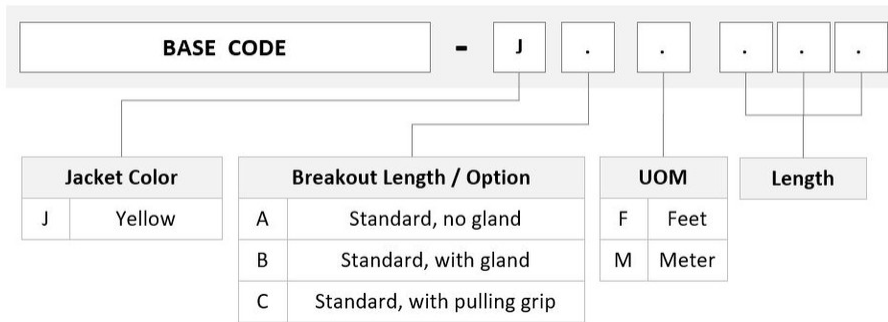

General Specifications

Color, boot A	Black
Color, connector A	Green
Color, boot B	Black
Color, connector B	Green
Construction Type	Stranded
Furcation Color	Yellow
Interface, Connector A	MPO-12/APC Female
Interface, Connector B	MPO-12/APC Female
Jacket Color	Yellow
Polarity	Method B (LL)
Fibers per Subunit, quantity	12
Total Fibers, quantity	24

Dimensions

Breakout Length	33 in
Cable Assembly Length Range (m)	3 – 999
Cable Assembly Length Range (ft)	10 – 999

F3WMPMPAF

Ordering Tree

Mechanical Specifications

Cable Retention Strength, maximum 11.24 lb @ 0 ° | 4.40 lb @ 90 °