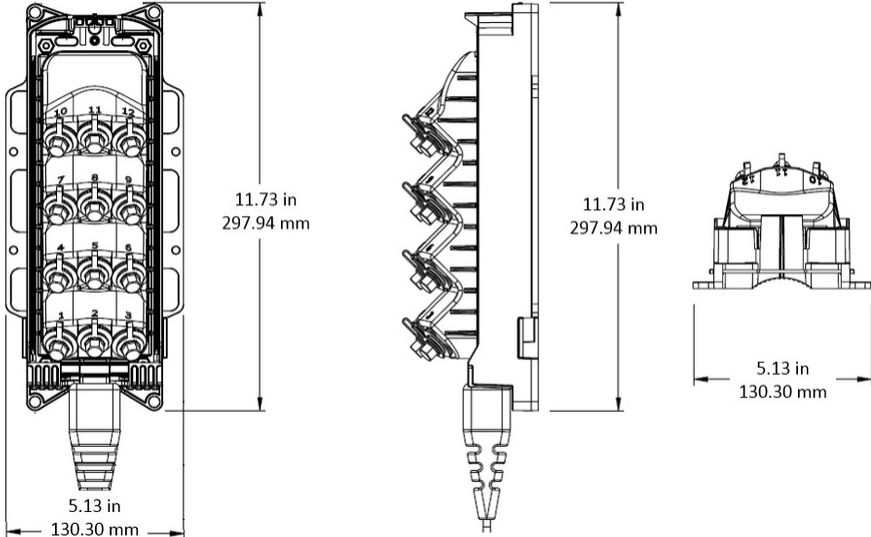

## Dimensions

<b>Height</b>	297.8 mm   11.724 in
<b>Width</b>	130.3 mm   5.13 in
<b>Depth</b>	90.4 mm   3.559 in

# NDX-10BTMOU-A1500F

**Cable Stub Length**

457.2 m | 1500 ft

**Cable Outer Diameter**

4.5 x 8.1 mm (0.18 x 0.32 in)

## Dimension Drawing