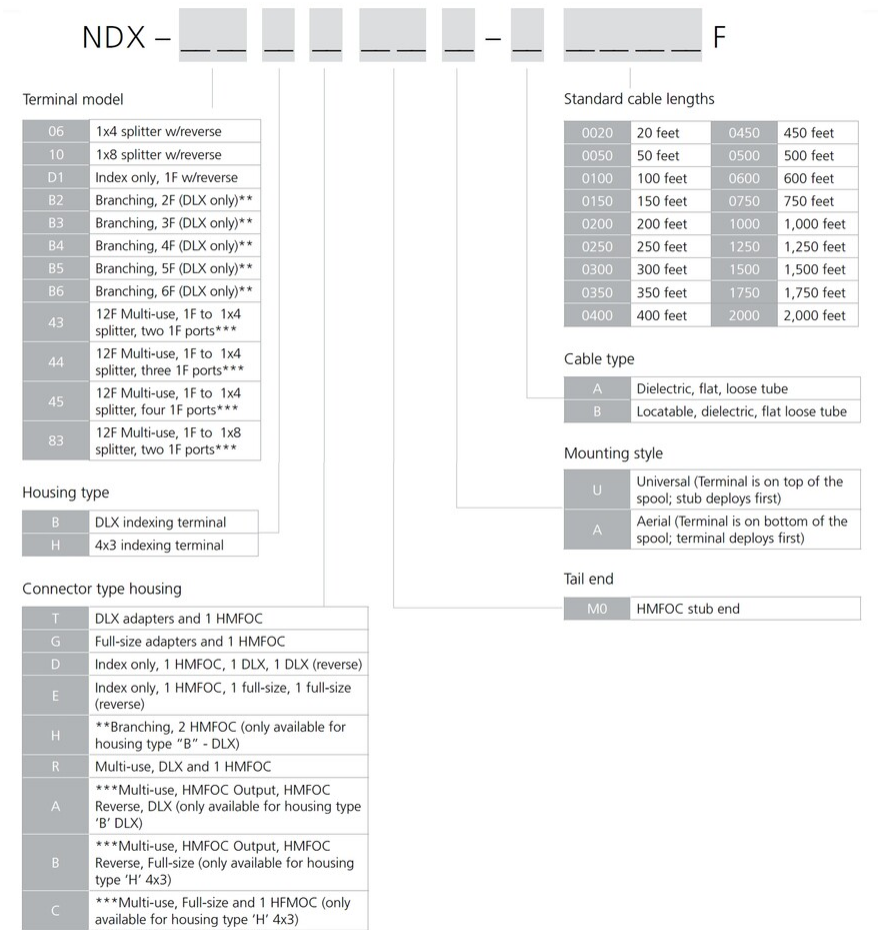

NDX-10BTMOU-A1500F

Material Specifications

Enclosure Material Type

Gasketed hardened plastic

Optical Specifications

Fiber Type

G.652.D

Operating Wavelength Range

1260 – 1635 nm

Attenuation Cable Coefficient, maximum

0.30 dB/km @ 1550 nm | 0.40 dB/km @ 1310 nm

Attenuation Splitter, maximum

10.4 dB

Attenuation Terminal Connectors, maximum

0.45 dB

Directivity, minimum

60 dB

Uniformity, maximum

1 dB

Insertion Loss, Splitter, typical

10 dB