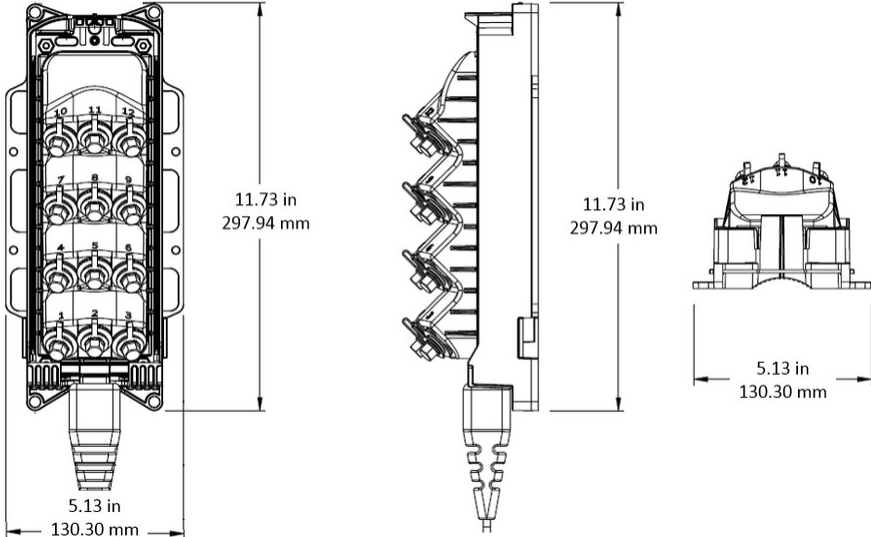

## Dimensions

<b>Height</b>	297.8 mm   11.724 in
<b>Width</b>	130.3 mm   5.13 in
<b>Depth</b>	90.4 mm   3.559 in

# NDX-06BTMOU-A1000F

**Cable Stub Length**

304.8 m | 1000 ft

**Cable Outer Diameter**

4.5 x 8.1 mm (0.18 x 0.32 in)

## Dimension Drawing