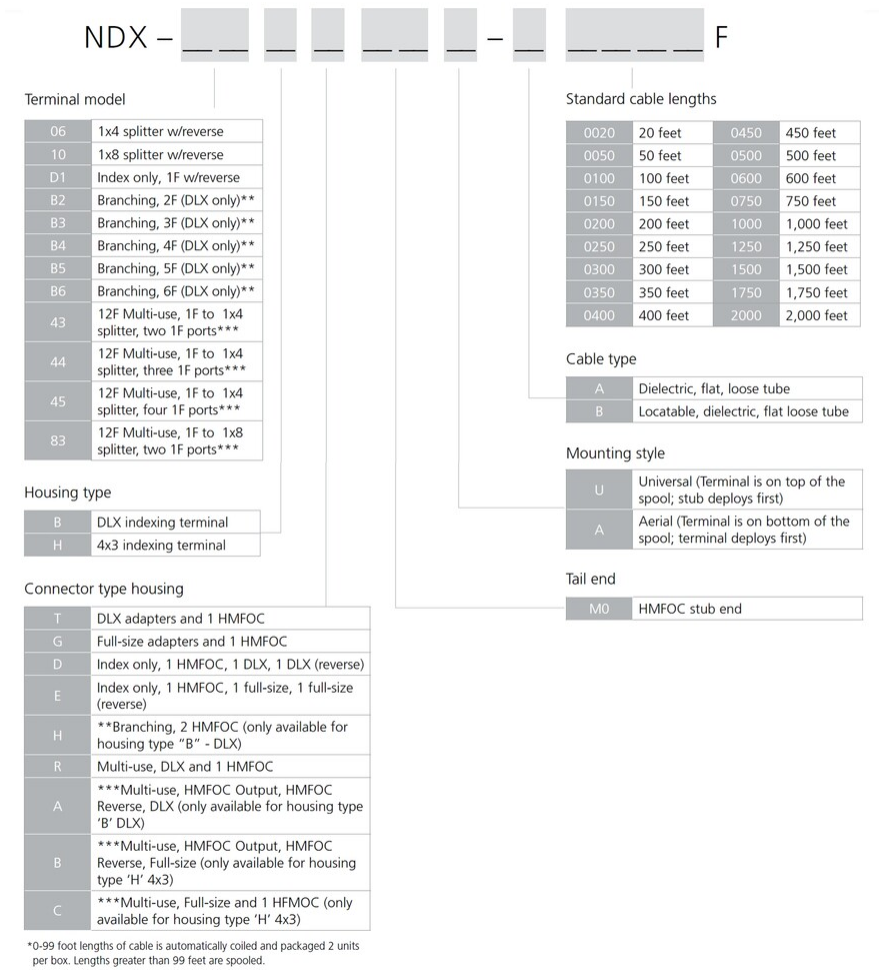

NDX-06BTMOU-A1000F

Material Specifications

Enclosure Material Type

Gasketed hardened plastic

Optical Specifications

Fiber Type

G.652.D

Operating Wavelength Range

1260 – 1635 nm

Attenuation Cable Coefficient, maximum

0.30 dB/km @ 1550 nm | 0.40 dB/km @ 1310 nm

Attenuation Splitter, maximum

7.1 dB

Attenuation Terminal Connectors, maximum

0.45 dB

Directivity, minimum

60 dB

Uniformity, maximum

0.8 dB

Insertion Loss, Splitter, typical

6.7 dB