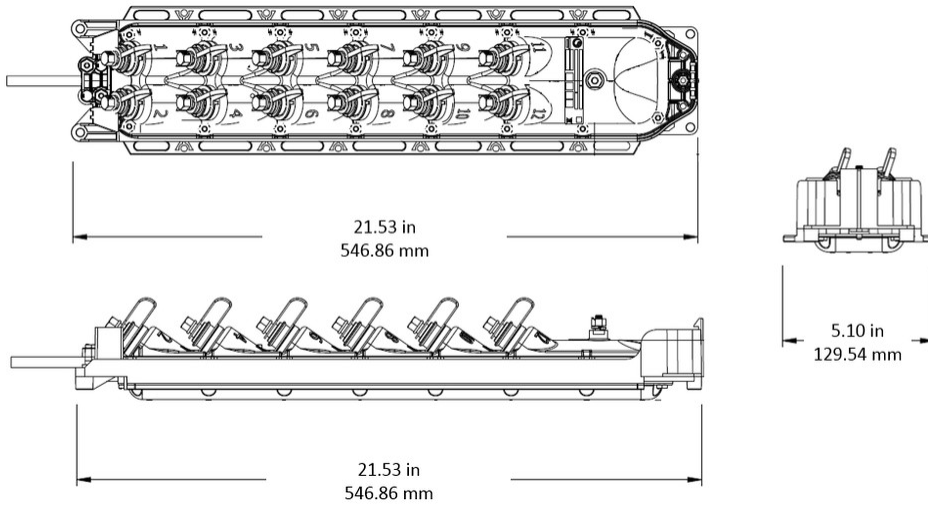

MST-12MH00-A0750A

Ordering Tree

MST - MH00 -

Terminal model

02	2 ports
04	4 ports
06	6 ports
08	8 ports

Cable type

A	Dielectric, flat, loose tube
B	Locatable, flat, loose tube
C	Armored, round, loose tube

Mounting style*

U	Universal: Terminal is on top of the spool; stub deploys first
A	Reversal spool: Terminal is on the bottom of the spool; terminal deploys first

Standard cable stub length

0050	50 feet
0100	100 feet
0250	250 feet
0500	500 feet
0750	750 feet
1000	1000 feet
1500	1500 feet
2000	2000 feet

Material Specifications

Enclosure Material Type

Gasketed hardened plastic

Optical Specifications

Fiber Type

G.657.A1/A2

Operating Wavelength Range

1260 – 1635 nm

Attenuation Cable Coefficient, maximum

0.30 dB/km @ 1550 nm | 0.40 dB/km @ 1310 nm