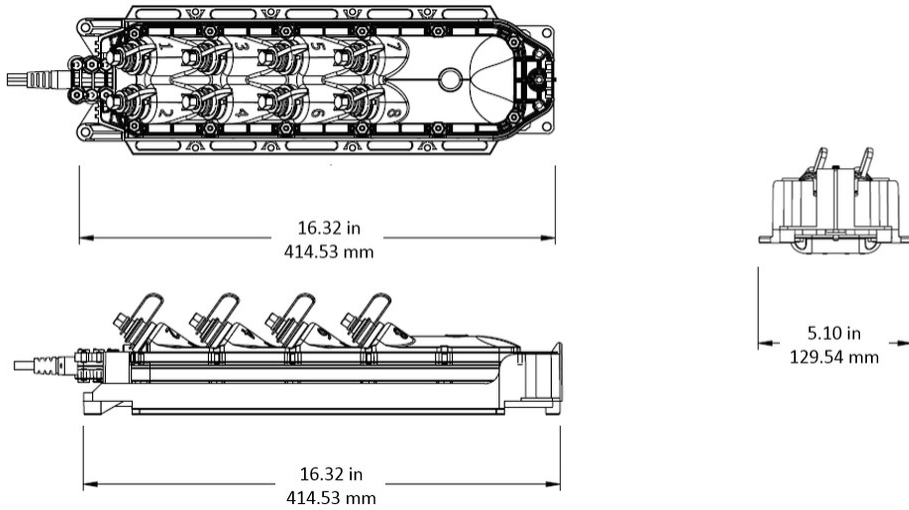

MST-06MH00-C0400U

Ordering Tree

MST -   M H 0 0 -

Terminal model

02	2 ports
04	4 ports
06	6 ports
08	8 ports

Cable type

A	Dielectric, flat, loose tube
B	Locatable, flat, loose tube
C	Armored, round, loose tube

Mounting style*

U	Universal: Terminal is on top of the spool; stub deploys first
A	Reversal spool: Terminal is on the bottom of the spool; terminal deploys first

Standard cable stub length

0050	50 feet
0100	100 feet
0250	250 feet
0500	500 feet
0750	750 feet
1000	1000 feet
1500	1500 feet
2000	2000 feet

Standard lengths shown; metric lengths available

Material Specifications

Enclosure Material Type

Gasketed hardened plastic

Optical Specifications

Fiber Type

G.657.A1/A2

Operating Wavelength Range

1260 – 1635 nm

Attenuation Cable Coefficient, maximum

0.30 dB/km @ 1550 nm | 0.40 dB/km @ 1310 nm