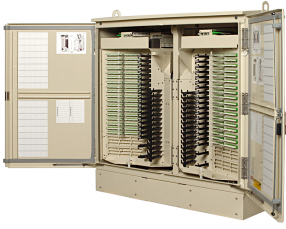

FD3-AJ864J00JCBP7

FDH 3000 Fiber Distribution Large Cabinet, 864F, SC/APC, no splitters, dielectric loose tube, 100 ft, 72F

Product Classification

Regional Availability	North America
Product Type	Fiber distribution hub
Product Series	FDH 3000

General Specifications

Access	Front
Cable Type	Dielectric - Loose Tube
Color	Putty white
Distribution Cables, quantity	4
Distribution Ports, quantity	864
Fibers per Distribution Cable, quantity	216
Fibers per Feeder Cable, quantity	72
Interface, Input	SC
Interface Feature, Input	APC
Mounting	Pad
Splitter Slots, quantity	48

Dimensions

Height	1,244.6 mm 49 in
Width	1,193.8 mm 47 in
Depth	508 mm 20 in
Cable Length	30.48 m 100 ft
Enclosure Size	Large

Material Specifications

Finish	Powder coated
Material Type	Steel

FD3-AJ864J00JCBP7