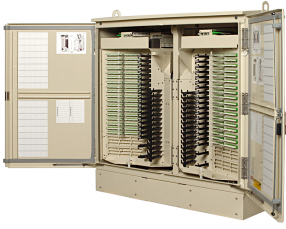

FD3-AJ864J00GGBP7

FDH 3000 Fiber Distribution Large Cabinet, 864F, SC/APC, no splitters, single armor loose tube, 100 ft, 72F

Product Classification

Regional Availability	North America
Product Type	Fiber distribution hub
Product Series	FDH 3000

General Specifications

Access	Front
Cable Type	Armored - Single Loose Tube
Color	Putty white
Distribution Cables, quantity	3
Distribution Ports, quantity	864
Fibers per Distribution Cable, quantity	288
Fibers per Feeder Cable, quantity	72
Interface, Input	SC
Interface Feature, Input	APC
Mounting	Pad
Splitter Slots, quantity	48

Dimensions

Height	1,244.6 mm 49 in
Width	1,193.8 mm 47 in
Depth	508 mm 20 in
Cable Length	30.48 m 100 ft
Enclosure Size	Large

Material Specifications

Finish	Powder coated
Material Type	Steel

FD3-AJ864J00GGBP7