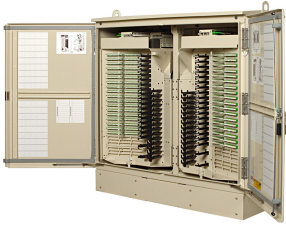

FD3-AJ576J00JBPP4

FDH 3000 Fiber Distribution Large Cabinet, 576F, SC/APC, no splitters, dielectric loose tube, 100 ft, 48F

Product Classification

Regional Availability	North America
Product Type	Fiber distribution hub
Product Series	FDH 3000

General Specifications

Access	Front and rear door
Cable Type	Dry Dielectric - Loose Tube
Color	Putty white
Distribution Cables, quantity	4
Distribution Ports, quantity	576
Fibers per Distribution Cable, quantity	144
Fibers per Feeder Cable, quantity	48
Interface, Input	SC
Interface Feature, Input	APC
Mounting	Pad
Splitter Slots, quantity	48

Dimensions

Height	1,238.25 mm 48.75 in
Width	1,220.47 mm 48.05 in
Depth	497.33 mm 19.58 in
Cable Length	30.48 m 100 ft
Enclosure Size	Large

Material Specifications

Finish	Powder coated
Material Type	Aluminum