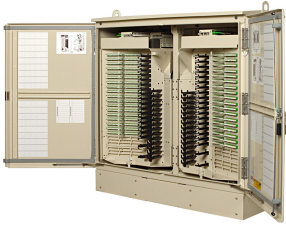

FD3-AJ576J00JABP7

FDH 3000 Fiber Distribution Large Cabinet, 576F, SC/APC, no splitters, dielectric loose tube, 100 ft, 72F

Product Classification

Regional Availability	North America
Product Type	Fiber distribution hub
Product Series	FDH 3000

General Specifications

Access	Front and rear door
Cable Type	Dry Dielectric - Loose Tube
Color	Putty white
Distribution Cables, quantity	8
Distribution Ports, quantity	576
Fibers per Distribution Cable, quantity	72
Fibers per Feeder Cable, quantity	72
Interface, Input	SC
Interface Feature, Input	APC
Mounting	Pad

Dimensions

Height	1,238.25 mm 48.75 in
Width	1,220.47 mm 48.05 in
Depth	497.33 mm 19.58 in
Cable Length	30.48 m 100 ft
Enclosure Size	Large

Material Specifications

Finish	Powder coated
Material Type	Aluminum